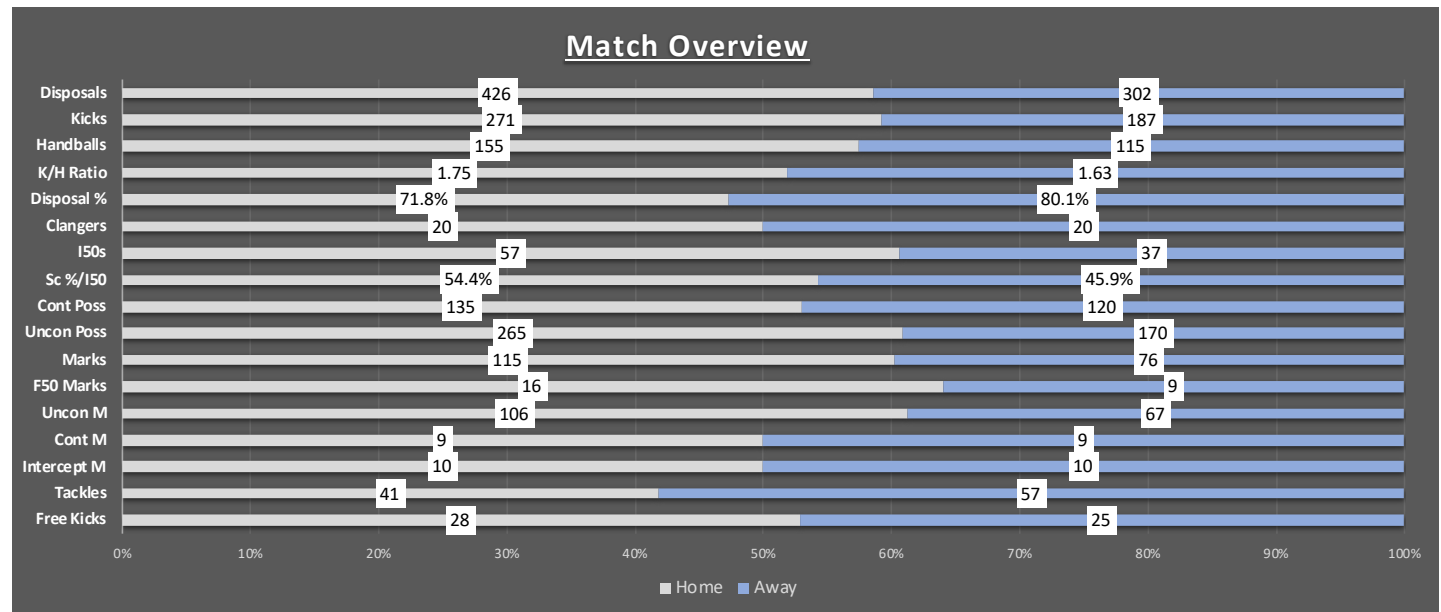

Overview	Home	Away	Diff
Disposals	426	302	124
Kicks	271	187	84
Handballs	155	115	40
K/H Ratio	1.75	1.63	0.12
Disposal %	71.8%	80.1%	-8.3%
Clangers	20	20	0
I50s	57	37	20
Sc %/I50	54.4%	45.9%	8.4%
Cont Poss	135	120	15
Uncon Poss	265	170	95
Marks	115	76	39
F50 Marks	16	9	7
Uncon M	106	67	39
Cont M	9	9	0
Intercept M	10	10	0
Tackles	41	57	-16
Free Kicks	28	25	3

Stoppage	Home	Away	Diff
BU	9	12	-3
CSB	13	9	4
TI	16	10	6
Total CLR	38	31	7
Hit Outs	13	71	-58
Hit Outs TA	1	12	-11

Offence	Home	Away	Diff
I50s	57	37	20
Sc %/I50	54.4%	45.9%	8.4%
Deep For	12	22	-10
Shallow	45	15	30
F50 Marks	16	9	7
R. Behinds	1	0	1

Possession	Home	Away	Diff
Loose Ball	69	41	28
Hard Ball	57	59	-2
Frees For	28	25	3
Cont M	9	9	0
Total Cont	135	120	15
HB Rec	116	84	32
Gathers	43	19	24
Uncon M	106	67	39
Total Uncon	265	170	95

GAME LEADERS

HOME				AWAY			
Player	Disposals	Player	Tackles	Player	Disposals	Player	Tackles
09.Jackson Bury	36	12.Joshua Govan	5	27.Wilson Barry	24	40.O'Neill Moncrieff	8
19.Zac Stone	30	19.Zac Stone	4	37.Kai Purslow	21	10.William Pendlebury	7
23.Sam McLachlan	28	14.Brodi Finn	4	32.Nathan Colenso	21	32.Nathan Colenso	7

Player	CP	Player	CLR	Player	CP	Player	CLR
23.Sam McLachlan	13	19.Zac Stone	9	27.Wilson Barry	13	12.Max McDonald	5
12.Joshua Govan	12	23.Sam McLachlan	7	37.Kai Purslow	11	06.Dylan Swann	4
03.Benjamin Thomas	11	45.Brent Pearson	4	14.Jake Chapman	10	40.O'Neill Moncrieff	4
17.Lochie Laing	11	44.Jesse Malthouse	4			27.Wilson Barry	4