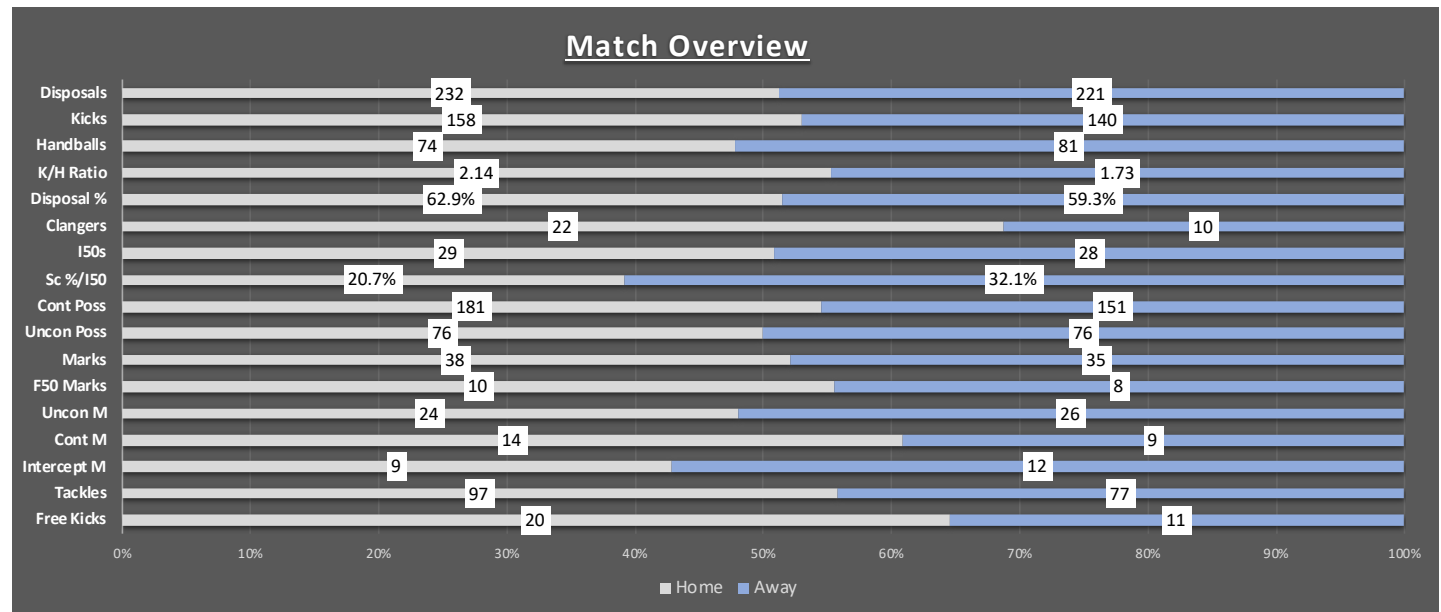

Overview	Home	Away	Diff
Disposals	232	221	11
Kicks	158	140	18
Handballs	74	81	-7
K/H Ratio	2.14	1.73	0.41
Disposal %	62.9%	59.3%	3.7%
Clangers	22	10	12
I50s	29	28	1
Sc %/I50	20.7%	32.1%	-11.5%
Cont Poss	181	151	30
Uncon Poss	76	76	0
Marks	38	35	3
F50 Marks	10	8	2
Uncon M	24	26	-2
Cont M	14	9	5
Intercept M	9	12	-3
Tackles	97	77	20
Free Kicks	20	11	9

Stoppage	Home	Away	Diff
BU	11	8	3
CSB	6	5	1
TI	6	9	-3
Total CLR	23	22	1
Hit Outs	31	21	10
Hit Outs TA	6	1	5

Offence	Home	Away	Diff
I50s	29	28	1
Sc %/I50	20.7%	32.1%	-11.5%
Deep	6	9	-3
Shallow	22	19	3
F50 Marks	10	8	2
R. Behinds	0	3	

Possession	Home	Away	Diff
Loose Ball	12	70	-58
Hard Ball	155	62	93
Frees For	20	11	9
Cont M	14	9	5
Total Cont	181	151	30
HB Rec	43	42	1
Gathers	9	8	1
Uncon M	24	26	-2
Total Uncon	76	76	0

GAME LEADERS

HOME				AWAY			
Player	Disposals	Player	Tackles	Player	Disposals	Player	Tackles
18.Ava Seton	25	18.Ava Seton	11	21.Selina Priest	25	38.Rianna Schipp	9
17.Stephanie O'Brien	24	14.Laura Ernst	9	42.Kaylee Kimber	21	52.Tamsin Perry	8
10.Jacqui Russell	17	02.Madi Crowley-Long	9	38.Rianna Schipp	21	47.Georgia Breward	8
		10.Jacqui Russell	9				

Player	CP	Player	CLR	Player	CP	Player	CLR
18.Ava Seton	24	17.Stephanie O'Brien	6	38.Rianna Schipp	15	22.Poppy Boltz	5
17.Stephanie O'Brien	20	10.Jacqui Russell	3	22.Poppy Boltz	15	38.Rianna Schipp	4
66.Kaitlyn Day	15	48.Tarryn Meyer	3	21.Selina Priest	13	47.Georgia Breward	3
		18.Ava Seton	3			23.Georgia Eller	3