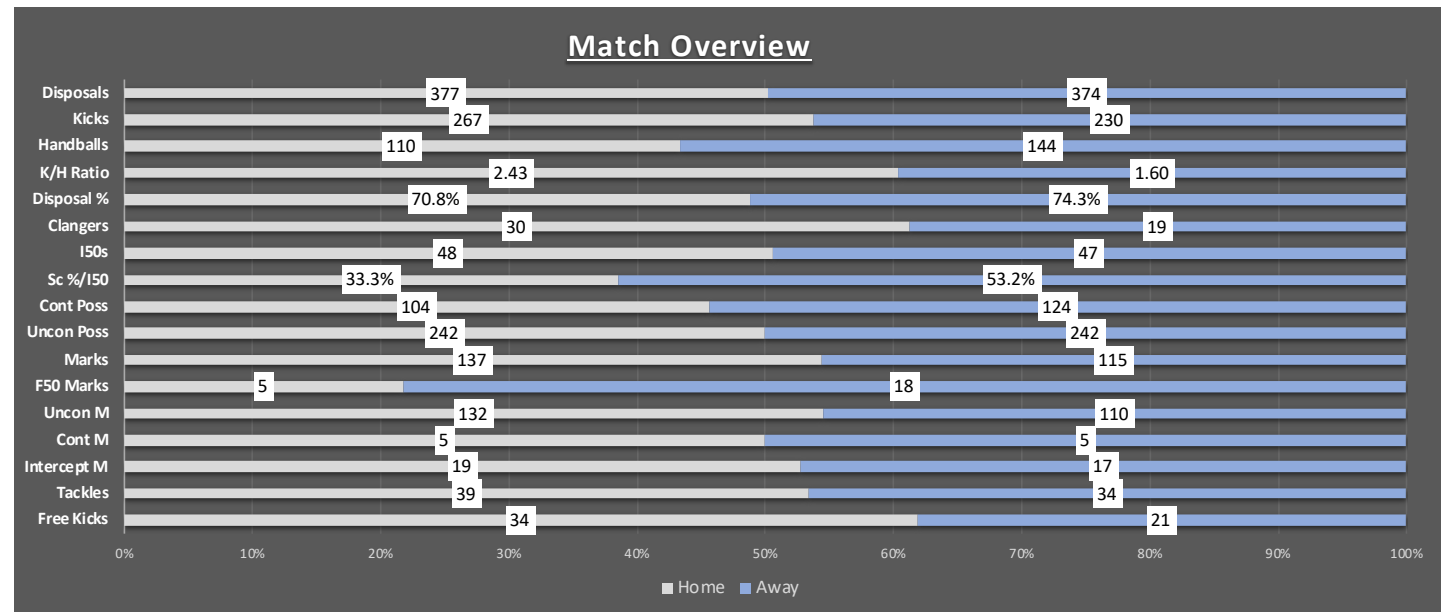

Overview	Home	Away	Diff
Disposals	377	374	3
Kicks	267	230	37
Handballs	110	144	-34
K/H Ratio	2.43	1.60	0.83
Disposal %	70.8%	74.3%	-3.5%
Clangers	30	19	11
I50s	48	47	1
Sc %/I50	33.3%	53.2%	-19.9%
Cont Poss	104	124	-20
Uncon Poss	242	242	0
Marks	137	115	22
F50 Marks	5	18	-13
Uncon M	132	110	22
Cont M	5	5	0
Intercept M	19	17	2
Tackles	39	34	5
Free Kicks	34	21	13

Stoppage	Home	Away	Diff
BU	8	8	0
CSB	13	9	4
TI	13	6	7
Total CLR	34	23	11
Hit Outs	23	43	-20
Hit Outs TA	2	3	-1

Offence	Home	Away	Diff
I50s	48	47	1
Sc %/I50	33.3%	53.2%	-19.9%
Deep	10	19	-9
Shallow	38	28	10
F50 Marks	5	18	-13
R. Behinds	0	0	

Possession	Home	Away	Diff
Loose Ball	54	74	-20
Hard Ball	44	29	15
Frees For	34	21	13
Cont M	5	5	0
Total Cont	104	124	-20
HB Rec	82	109	-27
Gathers	28	23	5
Uncon M	132	110	22
Total Uncon	242	242	0

GAME LEADERS

HOME				AWAY			
Player	Disposals	Player	Tackles	Player	Disposals	Player	Tackles
09.Jackson Bury	45	44.Jesse Malthouse	5	18.Max Lower	30	09.Liam Nelson	5
12.Joshua Govan	35	22.Alex Jacobs	5	05.Jackson Fisher	30	18.Max Lower	4
19.Zac Stone	23	02.Jake Warren	4	22.Michael Selsby	26	05.Jackson Fisher	4
		17.Lochie Laing	4	12.Josh Searl	26		
		28.Lochie O'Toole	4				

Player	CP	Player	CLR	Player	CP	Player	CLR
12.Joshua Govan	13	19.Zac Stone	6	22.Michael Selsby	11	05.Jackson Fisher	4
45.Brent Pearson	10	45.Brent Pearson	5	09.Liam Nelson	9	13.Bradley Lowe	3
02.Jake Warren	8	12.Joshua Govan	4	04.Blake Erickson	9	04.Blake Erickson	3
19.Zac Stone	8			05.Jackson Fisher	9