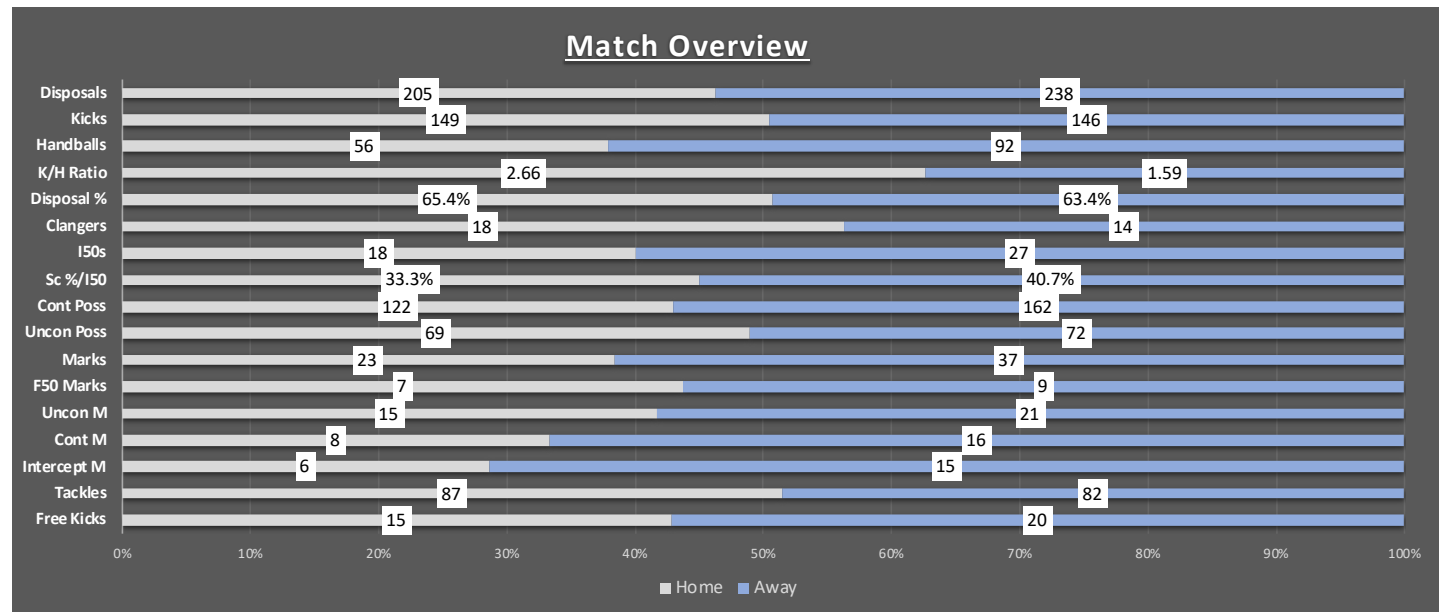

Overview	Home	Away	Diff
Disposals	205	238	-33
Kicks	149	146	3
Handballs	56	92	-36
K/H Ratio	2.66	1.59	1.07
Disposal %	65.4%	63.4%	1.9%
Clangers	18	14	4
I50s	18	27	-9
Sc %/I50	33.3%	40.7%	-7.4%
Cont Poss	122	162	-40
Uncon Poss	69	72	-3
Marks	23	37	-14
F50 Marks	7	9	-2
Uncon M	15	21	-6
Cont M	8	16	-8
Intercept M	6	15	-9
Tackles	87	82	5
Free Kicks	15	20	-5

Stoppage	Home	Away	Diff
BU	10	21	-11
CSB	0	4	-4
TI	7	8	-1
Total CLR	17	33	-16
Hit Outs	29	37	-8
Hit Outs TA	6	4	2

Offence	Home	Away	Diff
I50s	18	27	-9
Sc %/I50	33.3%	40.7%	-7.4%
Deep	7	8	-1
Shallow	11	19	-8
F50 Marks	7	9	-2
R. Behinds	2	1	1

Possession	Home	Away	Diff
Loose Ball	38	69	-31
Hard Ball	75	58	17
Frees For	15	20	-5
Cont M	8	16	-8
Total Cont	122	162	-40
HB Rec	35	46	-11
Gathers	19	5	14
Uncon M	15	21	-6
Total Uncon	69	72	-3

GAME LEADERS

HOME				AWAY			
Player	Disposals	Player	Tackles	Player	Disposals	Player	Tackles
18.Courtney Sexton	18	49.Ahlani Eddy	12	47.Georgia Breward	31	14.Madeleine Watt	11
11.Georgia Hutton	16	23.Gabrielle Deller	9	38.Rianna Schipp	27	38.Rianna Schipp	8
50.Jasmyn Davidson	15	44.Teagan Tatlock	7	14.Madeleine Watt	18	23.Georgia Eller	7
		16.Isabella Iverach	7	22.Poppy Boltz	18	22.Poppy Boltz	7
		08.Caitlin Thorne	7	23.Georgia Eller	18		
		18.Courtney Sexton	7				

Player	CP	Player	CLR	Player	CP	Player	CLR
18.Courtney Sexton	12	50.Jasmyn Davidson	3	47.Georgia Breward	27	23.Georgia Eller	7
11.Georgia Hutton	9	32.Josie McCabe	3	38.Rianna Schipp	15	47.Georgia Breward	5
50.Jasmyn Davidson	9	49.Ahlani Eddy	2	14.Madeleine Watt	14	14.Madeleine Watt	4
20.Paris Lightfoot	9	53.Abbey Bevan	2				
		08.Caitlin Thorne	2				
		44.Teagan Tatlock	2