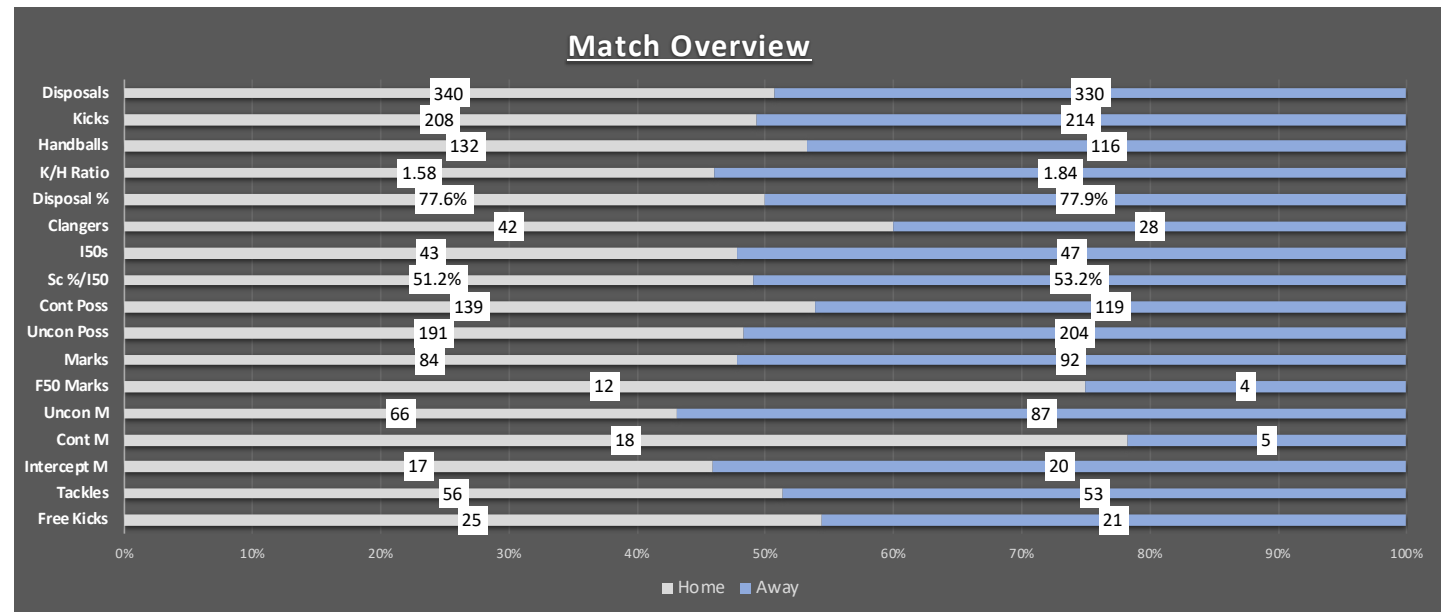

Overview	Home	Away	Diff
Disposals	340	330	10
Kicks	208	214	-6
Handballs	132	116	16
K/H Ratio	1.58	1.84	-0.27
Disposal %	77.6%	77.9%	-0.2%
Clangers	42	28	14
I50s	43	47	-4
Sc %/I50	51.2%	53.2%	-2.0%
Cont Poss	139	119	20
Uncon Poss	191	204	-13
Marks	84	92	-8
F50 Marks	12	4	8
Uncon M	66	87	-21
Cont M	18	5	13
Intercept M	17	20	-3
Tackles	56	53	3
Free Kicks	25	21	4

Stoppage	Home	Away	Diff
BU	12	10	2
CSB	13	11	2
TI	5	10	-5
Total CLR	30	31	-1
Hit Outs	42	38	4
Hit Outs TA	15	5	10

Offence	Home	Away	Diff
I50s	43	47	-4
Sc %/I50	51.2%	53.2%	-2.0%
Deep	20	28	-8
Shallow	23	19	4
F50 Marks	12	4	8
R. Behinds	0	1	-1

Possession	Home	Away	Diff
Loose Ball	42	45	-3
Hard Ball	66	54	12
Frees For	25	21	4
Cont M	18	5	13
Total Cont	139	119	20
HB Rec	107	87	20
Gathers	18	30	-12
Uncon M	66	87	-21
Total Uncon	191	204	-13

GAME LEADERS

HOME				AWAY			
Player	Disposals	Player	Tackles	Player	Disposals	Player	Tackles
40.O'Neill Moncrieff	35	40.O'Neill Moncrieff	11	18.Will Fletcher	35	18.Will Fletcher	6
27.Flyn O'Toole	22	32.Nathan Colenso	5	11.Brady Allen	24	05.Ben Jaenke	4
01.Max Nelson	22	09.Dylan D'Roza	4	28.Zane Lovell	23	35.Belly Nizigama	4
15.Darcy Cameron-Reev	22					23.Toara Marango	4

Player	CP	Player	CLR	Player	CP	Player	CLR
40.O'Neill Moncrieff	18	40.O'Neill Moncrieff	9	06.Luke Mitchell	16	35.Belly Nizigama	6
15.Darcy Cameron-Reev	16	32.Nathan Colenso	4	18.Will Fletcher	13	06.Luke Mitchell	6
27.Flyn O'Toole	11	05.Marcus Peak	4	28.Zane Lovell	11	28.Zane Lovell	5
		15.Darcy Cameron-Reeves	4			18.Will Fletcher	5