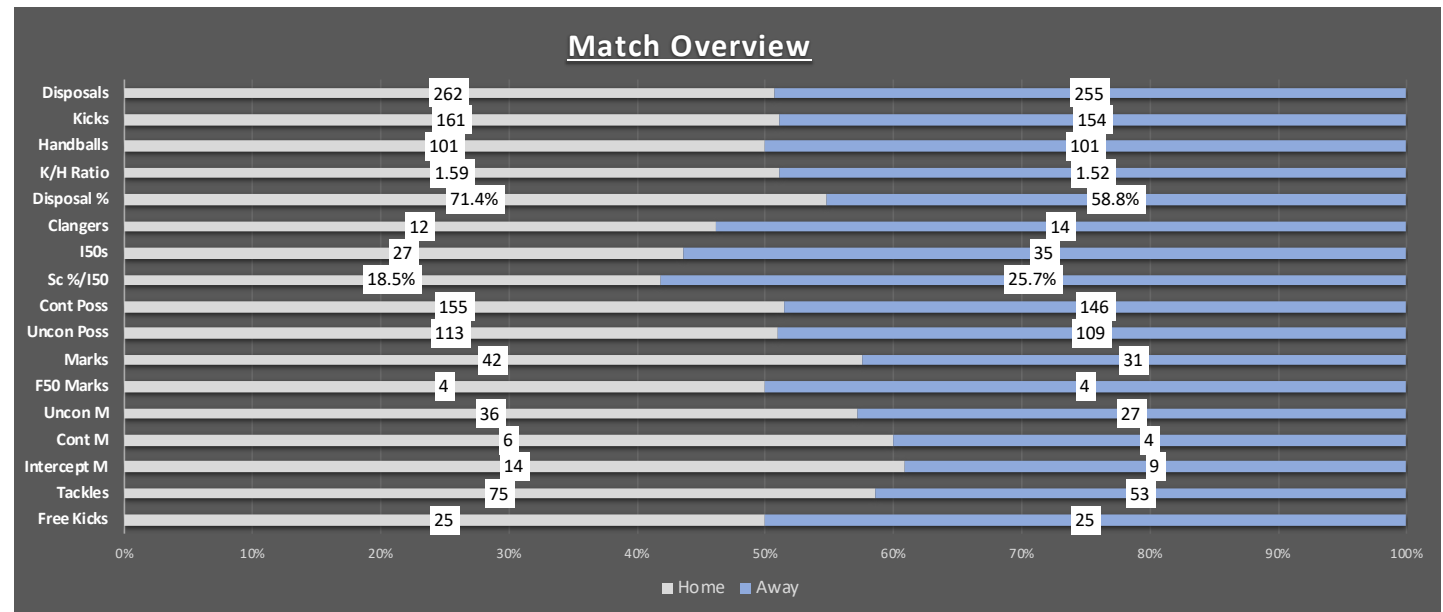

Overview	Home	Away	Diff
Disposals	262	255	7
Kicks	161	154	7
Handballs	101	101	0
K/H Ratio	1.59	1.52	0.07
Disposal %	71.4%	58.8%	12.6%
Clangers	12	14	-2
I50s	27	35	-8
Sc %/I50	18.5%	25.7%	-7.2%
Cont Poss	155	146	9
Uncon Poss	113	109	4
Marks	42	31	11
F50 Marks	4	4	0
Uncon M	36	27	9
Cont M	6	4	2
Intercept M	14	9	5
Tackles	75	53	22
Free Kicks	25	25	0

Stoppage	Home	Away	Diff
BU	7	8	-1
CSB	3	4	-1
TI	8	11	-3
Total CLR	18	23	-5
Hit Outs	16	18	-2
Hit Outs TA	0	5	-5

Offence	Home	Away	Diff
I50s	27	35	-8
Sc %/I50	18.5%	25.7%	-7.2%
Deep	8	14	-6
Shallow	19	21	-2
F50 Marks	4	4	0
R. Behinds	0	2	-2

Possession	Home	Away	Diff
Loose Ball	45	65	-20
Hard Ball	80	53	27
Frees For	25	25	0
Cont M	6	4	2
Total Cont	155	146	9
HB Rec	46	68	-22
Gathers	31	14	17
Uncon M	36	27	9
Total Uncon	113	109	4

GAME LEADERS

HOME				AWAY			
Player	Disposals	Player	Tackles	Player	Disposals	Player	Tackles
12.Meg Muir	23	24.Hannah McLaughlin	8	21.Selina Priest	22	22.Poppy Boltz	10
03.Sally Young	22	03.Sally Young	7	22.Poppy Boltz	22	14.Madeleine Watt	6
52.Renee Teys	22	47.Laura Blue	6	47.Georgia Breward	21	11.Leigh Alder	5
47.Laura Blue	22	41.Jo Miller	6	23.Georgia Eller	21		
		08.Chelsea Winn	6				
		33.Melanie Sweeney	6				

Player	CP	Player	CLR	Player	CP	Player	CLR
47.Laura Blue	14	03.Sally Young	4	14.Madeleine Watt	16	23.Georgia Eller	4
24.Hannah McLaughlin	14	12.Meg Muir	3	23.Georgia Eller	15	47.Georgia Breward	4
03.Sally Young	13	01.Macie Brown	2	47.Georgia Breward	13	42.Kaylee Kimber	4
52.Renee Teys	13	52.Renee Teys	2				
20.Jenae Govan	13	20.Jenae Govan	2