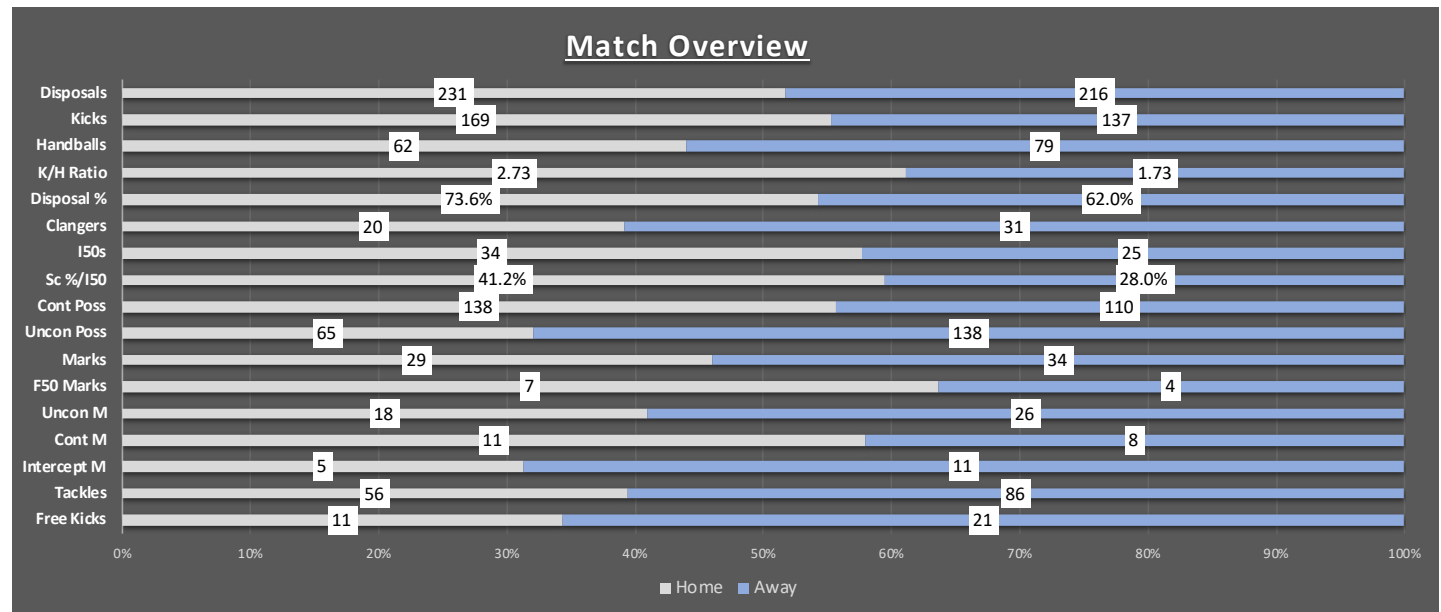

Overview	Home	Away	Diff
Disposals	231	216	15
Kicks	169	137	32
Handballs	62	79	-17
K/H Ratio	2.73	1.73	0.99
Disposal %	73.6%	62.0%	11.6%
Clangers	20	31	-11
I50s	34	25	9
Sc %/I50	41.2%	28.0%	13.2%
Cont Poss	138	110	28
Uncon Poss	65	138	-73
Marks	29	34	-5
F50 Marks	7	4	3
Uncon M	18	26	-8
Cont M	11	8	3
Intercept M	5	11	-6
Tackles	56	86	-30
Free Kicks	11	21	-10

Stoppage	Home	Away	Diff
BU	9	10	-1
CSB	0	5	-5
TI	4	2	2
Total CLR	13	17	-4
Hit Outs	19	41	-22
Hit Outs TA	2	19	-17

Offence	Home	Away	Diff
I50s	34	25	9
Sc %/I50	41.2%	28.0%	13.2%
Deep	18	7	11
Shallow	16	18	-2
F50 Marks	7	4	3
R. Behinds			

Possession	Home	Away	Diff
Loose Ball	60	47	13
Hard Ball	66	28	38
Frees For	11	21	-10
Cont M	11	8	3
Total Cont	138	110	28
HB Rec	29	69	-40
Gathers	18	43	-25
Uncon M	18	26	-8
Total Uncon	65	138	-73

GAME LEADERS

HOME				AWAY			
Player	Disposals	Player	Tackles	Player	Disposals	Player	Tackles
02.Georgia Johnson	27	49.Ahlani Eddy	10	09.Chloe Gregory	24	45.Rachel Crack	12
08.Caitlin Thorne	19	51.Mya Cozzuol	5	45.Rachel Crack	18	01.Jessee Sills	8
49.Ahlani Eddy	17	09.Jordann Hickey	4	02.Kelsee Sills	17	10.Mikayla Martin	8
44.Teagan Tatlock	17	37.Emily Otto	4				
		18.Courtney Sexton	4				

Player	CP	Player	CLR	Player	CP	Player	CLR
02.Georgia Johnson	17	02.Georgia Johnson	3	09.Chloe Gregory	15	04.Te aorangi Jordan	5
44.Teagan Tatlock	14	49.Ahlani Eddy	3	45.Rachel Crack	9	01.Jessee Sills	3
20.Paris Lightfoot	12	44.Teagan Tatlock	2	02.Kelsee Sills	9	45.Rachel Crack	2
						40.Ash Johnson-Moody	2
						10.Mikayla Martin	2
						09.Chloe Gregory	2