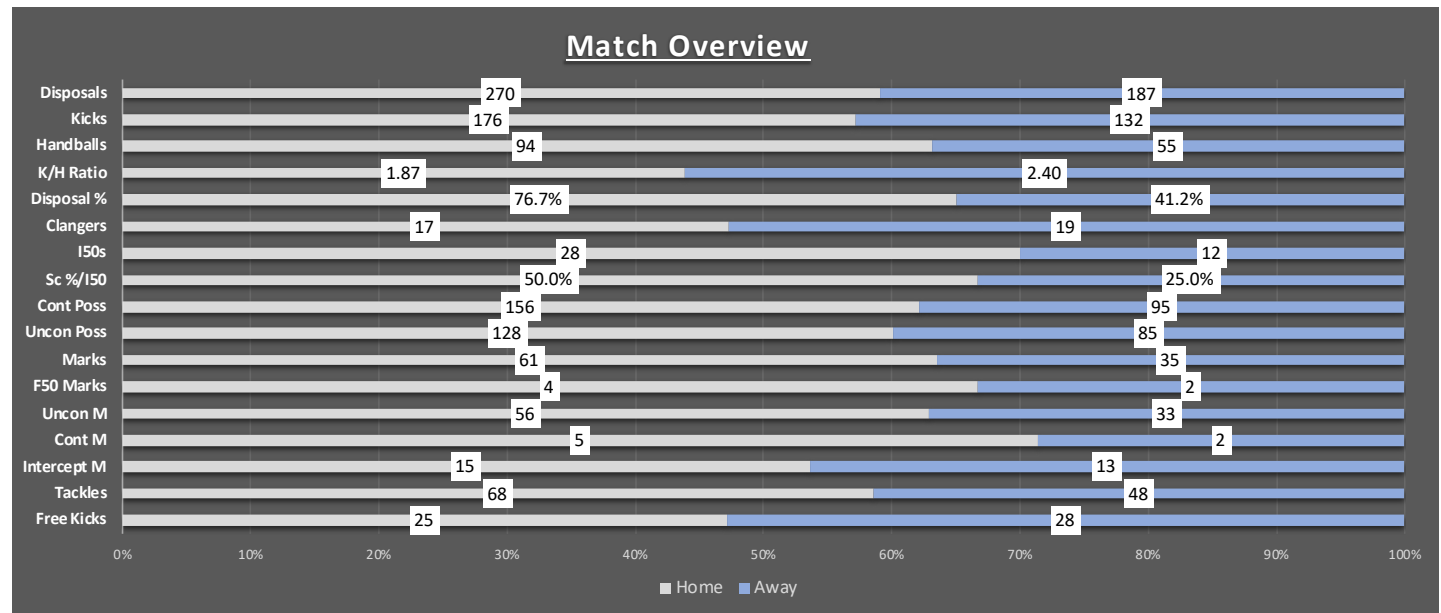

Overview	Home	Away	Diff
Disposals	270	187	83
Kicks	176	132	44
Handballs	94	55	39
K/H Ratio	1.87	2.40	-0.53
Disposal %	76.7%	41.2%	35.5%
Clangers	17	19	-2
I50s	28	12	16
Sc %/I50	50.0%	25.0%	25.0%
Cont Poss	156	95	61
Uncon Poss	128	85	43
Marks	61	35	26
F50 Marks	4	2	2
Uncon M	56	33	23
Cont M	5	2	3
Intercept M	15	13	2
Tackles	68	48	20
Free Kicks	25	28	-3

Stoppage	Home	Away	Diff
BU	18	8	10
CSB	5	0	5
TI	4	3	1
Total CLR	27	11	16
Hit Outs	41	22	19
Hit Outs TA	12	1	11

Offence	Home	Away	Diff
I50s	28	12	16
Sc %/I50	50.0%	25.0%	25.0%
Deep	11	2	9
Shallow	17	10	7
F50 Marks	4	2	2
R. Behinds	0	1	

Possession	Home	Away	Diff
Loose Ball	56	35	21
Hard Ball	73	19	54
Frees For	25	28	-3
Cont M	5	2	3
Total Cont	156	95	61
HB Rec	50	22	28
Gathers	22	30	-8
Uncon M	56	33	23
Total Uncon	128	85	43

GAME LEADERS

HOME				AWAY			
Player	Disposals	Player	Tackles	Player	Disposals	Player	Tackles
03.Sally Young	25	24.Hannah McLaughlin	10	18.Keyshia Matenga	21	19.Montana Dove	9
53.Chelsea Winn	20	53.Chelsea Winn	10	07.Chloe Litherland	20	21.Courtney Doran	6
12.Meg Muir	20	31.Jasmine Fretwell	6	01.Mackenzie Findlay	17	01.Mackenzie Findlay	5

Player	CP	Player	CLR	Player	CP	Player	CLR
03.Sally Young	19	03.Sally Young	6	15.Daisy Carter	10	14.Annabel Pettigrew	3
53.Chelsea Winn	17	36.Ayla Fraser	4	11.Kitty Adams	9	05.Georgia Smith	2
01.Macie Brown	12	20.Jenae Govan	3	01.Mackenzie Findlay	9	19.Montana Dove	1
				08.Reggie Bradshaw	9	16.Tarin Moke	1
						11.Kitty Adams	1
						37.Georgina Ott	1
						01.Mackenzie Findlay	1
						15.Daisy Carter	1