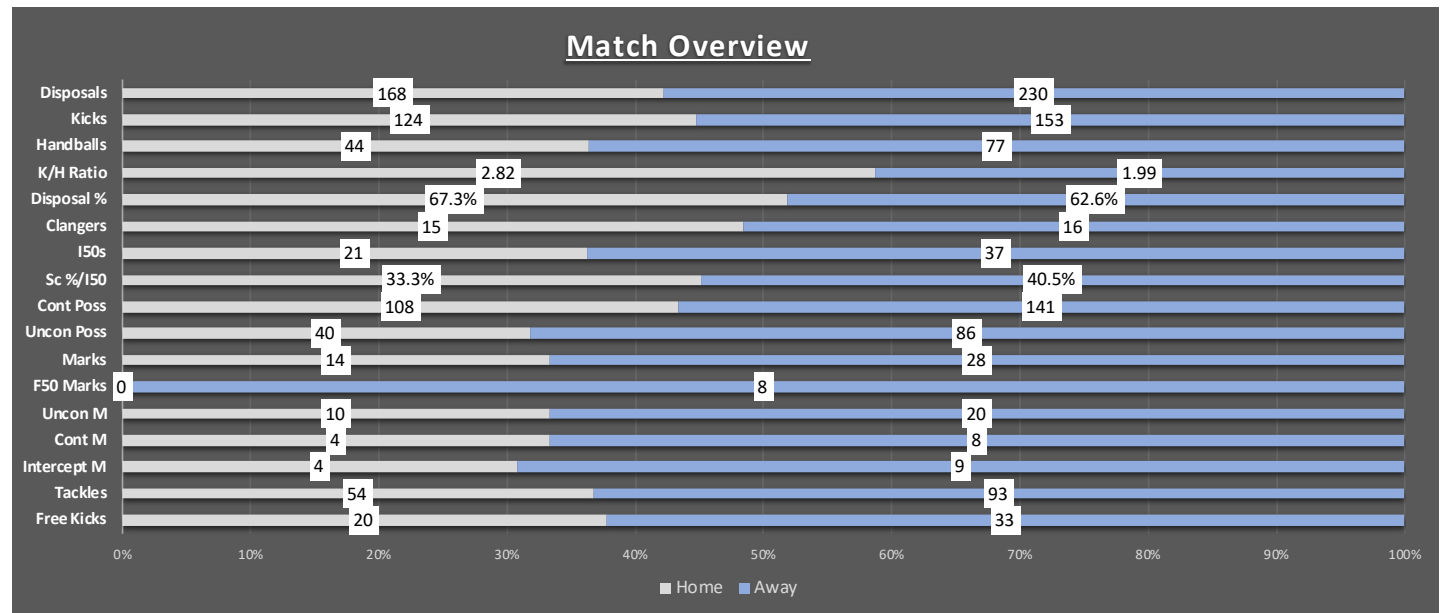

Overview	Home	Away	Diff
Disposals	168	230	-62
Kicks	124	153	-29
Handballs	44	77	-33
K/H Ratio	2.82	1.99	0.83
Disposal %	67.3%	62.6%	4.7%
Clangers	15	16	-1
I50s	21	37	-16
Sc %/I50	33.3%	40.5%	-7.2%
Cont Poss	108	141	-33
Uncon Poss	40	86	-46
Marks	14	28	-14
F50 Marks	0	8	-8
Uncon M	10	20	-10
Cont M	4	8	-4
Intercept M	4	9	-5
Tackles	54	93	-39
Free Kicks	20	33	-13

Stoppage	Home	Away	Diff
BU	8	18	-10
CSB	0	6	-6
TI	2	10	-8
Total CLR	10	34	-24
Hit Outs	26	26	0
Hit Outs TA	3	4	-1

Offence	Home	Away	Diff
I50s	21	37	-16
Sc %/I50	33.3%	40.5%	-7.2%
Deep	8	12	-4
Shallow	13	25	-12
F50 Marks	0	8	-8
R. Behinds	0	1	-1

Possession	Home	Away	Diff
Loose Ball	46	53	-7
Hard Ball	53	51	2
Frees For	20	33	-13
Cont M	4	8	-4
Total Cont	108	141	-33
HB Rec	22	51	-29
Gathers	8	15	-7
Uncon M	10	20	-10
Total Uncon	40	86	-46

GAME LEADERS			
HOME		AWAY	
Player	Disposals	Player	Tackles
08.Caitlin Thorne	21	08.Caitlin Thorne	7
25.Mikayla Pauga	13	32.Josie McCabe	6
05.Meara Girvan	12	20.Paris Lightfoot	5
11.Georgia Hutton	12		

HOME		AWAY	
Player	Disposals	Player	Tackles
22.Poppy Boltz	30	14.Madeleine Watt	14
61.Akayla Peterson	24	16.Victoria Winstanley	11
14.Madeleine Watt	18	22.Poppy Boltz	10
47.Georgia Breward	18		

Player	CP	Player	CLR	Player	CP	Player	CLR
08.Caitlin Thorne	17	02.Georgia Johnson	2	22.Poppy Boltz	19	47.Georgia Breward	7
05.Meara Girvan	11	08.Caitlin Thorne	2	61.Akayla Peterson	14	61.Akayla Peterson	6
25.Mikayla Pauga	9	21.Jess Maher	1	14.Madeleine Watt	13	22.Poppy Boltz	5
		56.Lily Tarlinton	1				
		48.Jasmine Single	1				
		01.Lateesha Jeffrey	1				
		05.Meara Girvan	1				
		15.Sienna McMullen	1