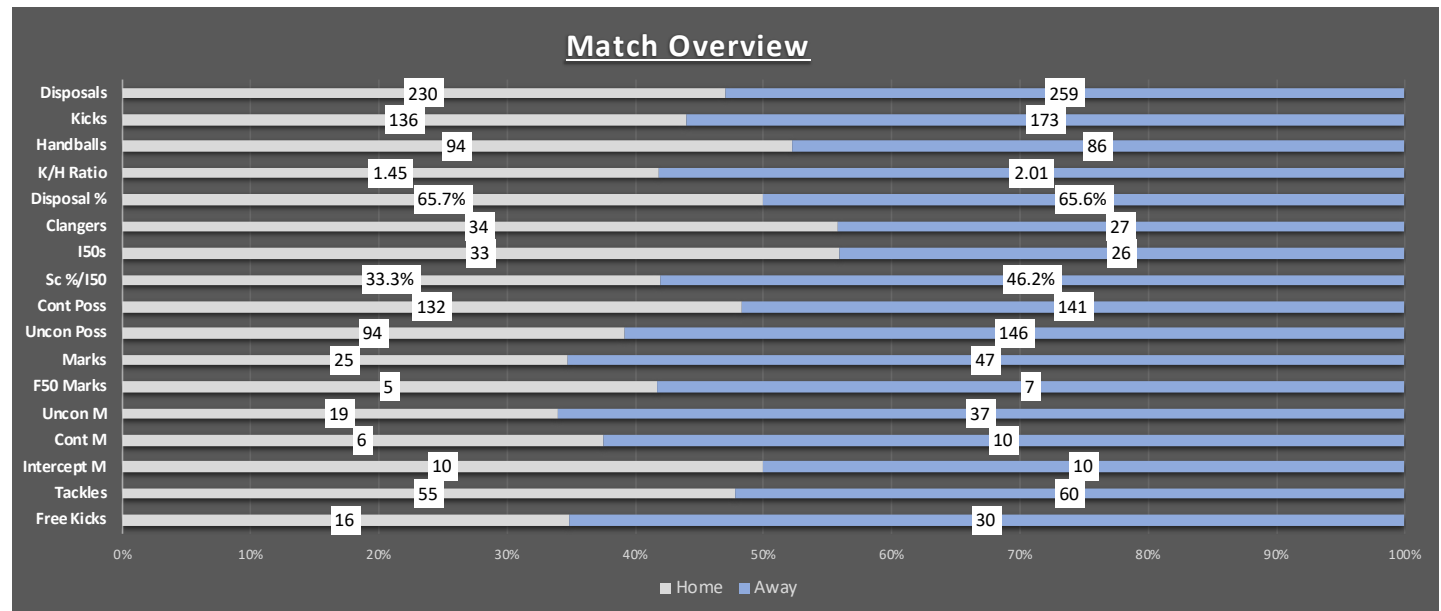

Overview	Home	Away	Diff
Disposals	230	259	-29
Kicks	136	173	-37
Handballs	94	86	8
K/H Ratio	1.45	2.01	-0.56
Disposal %	65.7%	65.6%	0.0%
Clangers	34	27	7
I50s	33	26	7
Sc %/I50	33.3%	46.2%	-12.8%
Cont Poss	132	141	-9
Uncon Poss	94	146	-52
Marks	25	47	-22
F50 Marks	5	7	-2
Uncon M	19	37	-18
Cont M	6	10	-4
Intercept M	10	10	0
Tackles	55	60	-5
Free Kicks	16	30	-14

Stoppage	Home	Away	Diff
BU	12	5	7
CSB	6	4	2
TI	2	1	1
Total CLR	20	10	10
Hit Outs	64	21	43
Hit Outs TA	4	8	-4

Offence	Home	Away	Diff
I50s	33	26	7
Sc %/I50	33.3%	46.2%	-12.8%
Deep	7	7	0
Shallow	26	19	7
F50 Marks	5	7	-2
R. Behinds	1	3	-2

Possession	Home	Away	Diff
Loose Ball	69	75	-6
Hard Ball	41	28	13
Frees For	16	30	-14
Cont M	6	10	-4
Total Cont	132	141	-9
HB Rec	64	71	-7
Gathers	11	38	-27
Uncon M	19	37	-18
Total Uncon	94	146	-52

GAME LEADERS					
HOME			AWAY		
Player	Disposals	Tackles	Player	Disposals	Tackles
61.Akayla Peterson	23	7	36.Jazmin Tweddle-O'D	27	06.Lily Postlethwaite 8
22.Poppy Boltz	22	7	10.Mikayla Martin	25	36.Jazmin Tweddle-O'Don 8
21.Selina Priest	17	5	02.Kelsee Sills	21	10.Mikayla Martin 6
47.Georgia Breward	17		09.Chloe Gregory	21	
14.Madeleine Watt	17				
23.Georgia Eller	17				

Player	CP	Player	CLR	Player	CP	Player	CLR
14.Madeleine Watt	15	22.Poppy Boltz	6	36.Jazmin Tweddle-O'D	15	04.Te aorangi Jordan	2
22.Poppy Boltz	14	61.Akayla Peterson	3	02.Kelsee Sills	13	11.Bella Smith	2
61.Akayla Peterson	12	03.Brooke Randall	3	45.Rachel Crack	12	06.Lily Postlethwaite	2