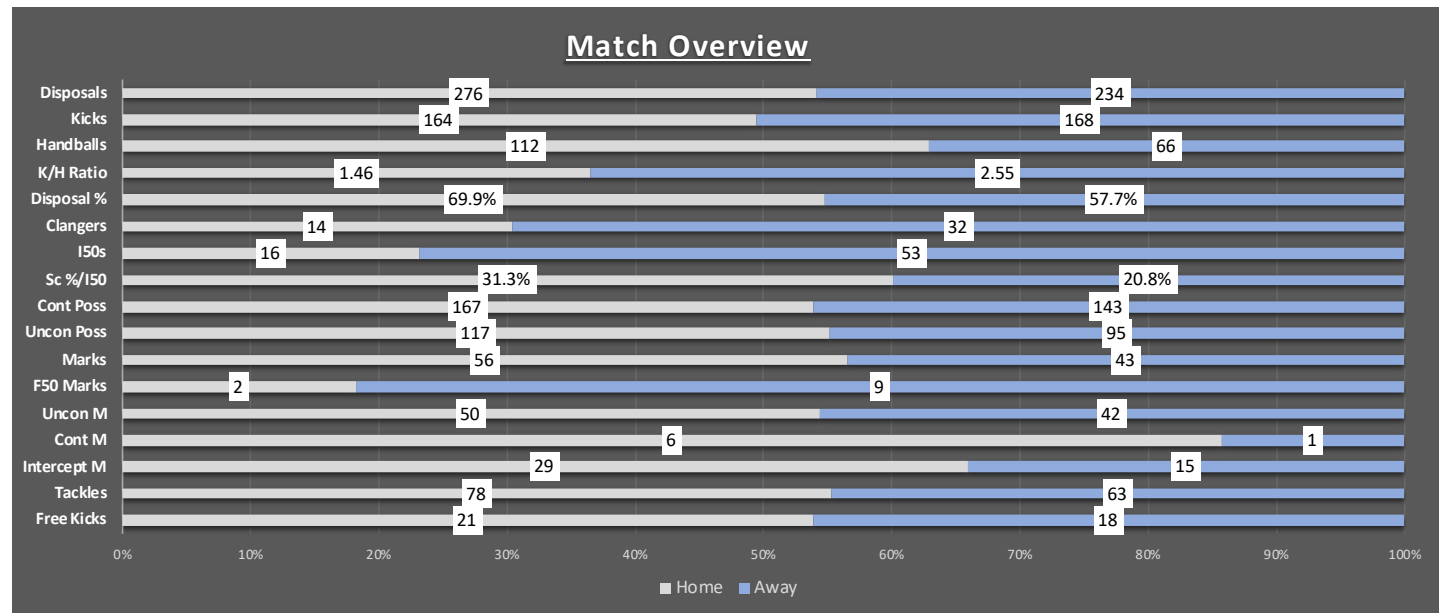

Overview	Home	Away	Diff
Disposals	276	234	42
Kicks	164	168	-4
Handballs	112	66	46
K/H Ratio	1.46	2.55	-1.08
Disposal %	69.9%	57.7%	12.2%
Clangers	14	32	-18
I50s	16	53	-37
Sc %/I50	31.3%	20.8%	10.5%
Cont Poss	167	143	24
Uncon Poss	117	95	22
Marks	56	43	13
F50 Marks	2	9	-7
Uncon M	50	42	8
Cont M	6	1	5
Intercept M	29	15	14
Tackles	78	63	15
Free Kicks	21	18	3

Stoppage	Home	Away	Diff
BU	12	14	-2
CSB	3	6	-3
TI	7	6	1
Total CLR	22	26	-4
Hit Outs	27	39	-12
Hit Outs TA	2	1	1

Offence	Home	Away	Diff
I50s	16	53	-37
Sc %/I50	31.3%	20.8%	10.5%
Deep	10	13	-3
Shallow	6	40	-34
F50 Marks	2	9	-7
R. Behinds	1	2	-1

Possession	Home	Away	Diff
Loose Ball	54	111	-57
Hard Ball	90	27	63
Frees For	21	18	3
Cont M	6	1	5
Total Cont	167	143	24
HB Rec	45	47	-2
Gathers	22	6	16
Uncon M	50	42	8
Total Uncon	117	95	22

GAME LEADERS

HOME				AWAY			
Player	Disposals	Player	Tackles	Player	Disposals	Player	Tackles
47.Laura Blue	28	41.Jessica Pang	9	17.Stephanie O'Brien	23	66.Kaitlyn Day	7
20.Jenae Govan	26	54.Caitlyn Rawding	7	23.Luka Yoshinda-Marti	20	10.Jacqui Russell	6
53.Chelsea Winn	21	20.Jenae Govan	7	15.Kristen Tyquin	20	18.Ava Seton	6

Player	CP	Player	CLR	Player	CP	Player	CLR
20.Jenae Govan	23	20.Jenae Govan	6	02.Madi Crowley-Long	14	10.Jacqui Russell	5
47.Laura Blue	14	47.Laura Blue	3	10.Jacqui Russell	12	17.Stephanie O'Brien	4
54.Caitlyn Rawding	12	53.Chelsea Winn	2	23.Luka Yoshinda-Marti	11	02.Madi Crowley-Long	4
53.Chelsea Winn	12	27.Megan Evans	2	15.Kristen Tyquin	11		
		41.Jessica Pang	2