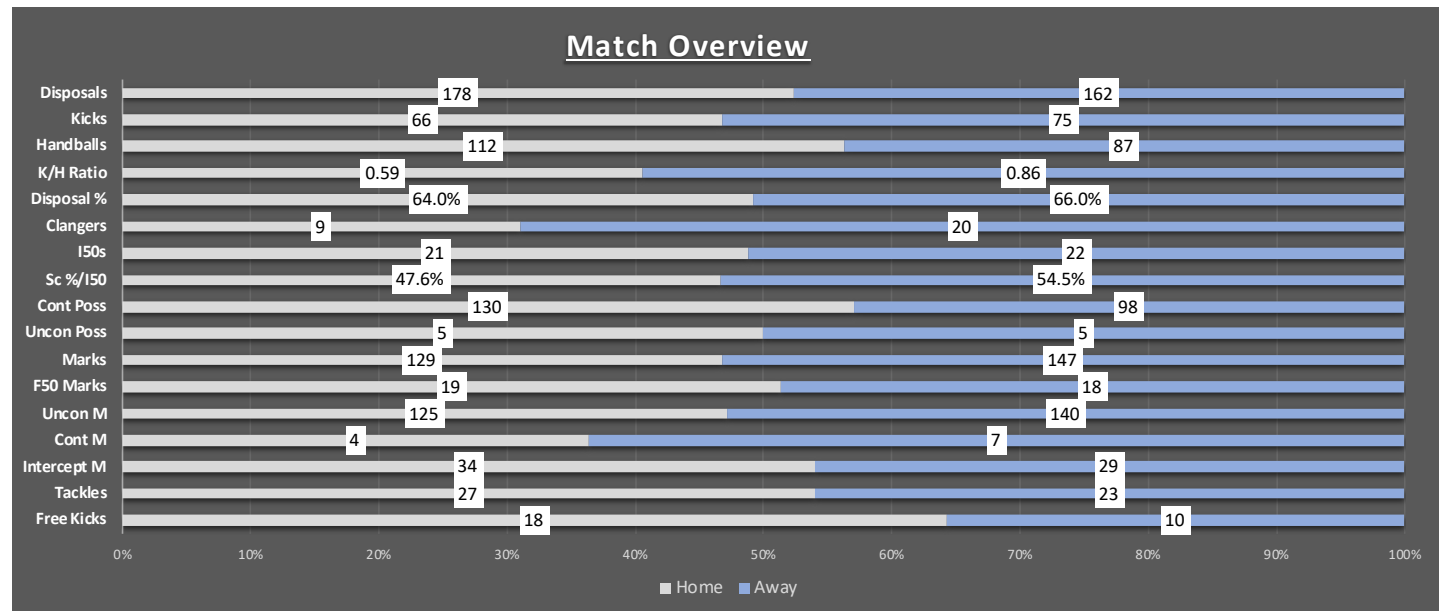

Overview	Home	Away	Diff
Disposals	178	162	16
Kicks	66	75	-9
Handballs	112	87	25
K/H Ratio	0.59	0.86	-0.27
Disposal %	64.0%	66.0%	-2.0%
Clangers	9	20	-11
I50s	21	22	-1
Sc %/I50	47.6%	54.5%	-6.9%
Cont Poss	130	98	32
Uncon Poss	5	5	0
Marks	129	147	-18
F50 Marks	19	18	1
Uncon M	125	140	-15
Cont M	4	7	-3
Intercept M	34	29	5
Tackles	27	23	4
Free Kicks	18	10	8

Stoppage	Home	Away	Diff
BU	13	15	-2
CSB	4	6	-2
TI	8	3	5
Total CLR	25	24	1
Hit Outs	41	51	-10
Hit Outs TA	30	29	1

Offence	Home	Away	Diff
I50s	21	22	-1
Sc %/I50	47.6%	54.5%	-6.9%
Deep	29	31	-2
Shallow	90	98	-8
F50 Marks	19	18	1
R. Behinds	1	2	-1

Possession	Home	Away	Diff
Loose Ball	62	86	-24
Hard Ball	52	38	14
Frees For	18	10	8
Cont M	4	7	-3
Total Cont	130	98	32
HB Rec	50	47	3
Gathers	69	46	23
Uncon M	125	140	-15
Total Uncon	5	5	0

GAME LEADERS					
HOME			AWAY		
Player	Disposals	Tackles	Player	Disposals	Tackles
17.Ella Smith	27	3	40.Christine Okesene	15	4
04.Courtney Daniec	22	2	04.Charlotte Taylor	11	4
24.Lilu Hung	13	2	14.Madison Goodwin	11	2
			06.Courtney McDonnell	11	2
			13.Theresia Meissner	11	2
			06.Courtney Mcdonnell	4	2
			35.Sophie Wheeler	4	2
			44.Adrienne Keeffe	2	2
			10.Madison Twin	2	2
			53.Ebony Milne	2	2
			18.Madie Satyasiv	2	2
			21.Georgia Hewett	2	2
Player	CP	CLR	Player	CP	CLR
17.Ella Smith	21	8	40.Christine Okesene	10	4
04.Courtney Daniec	17	6	53.Ebony Milne	8	3
37.Rania Crozier	11	4	35.Sophie Wheeler	8	3
34.Charlie Mullins	11	4