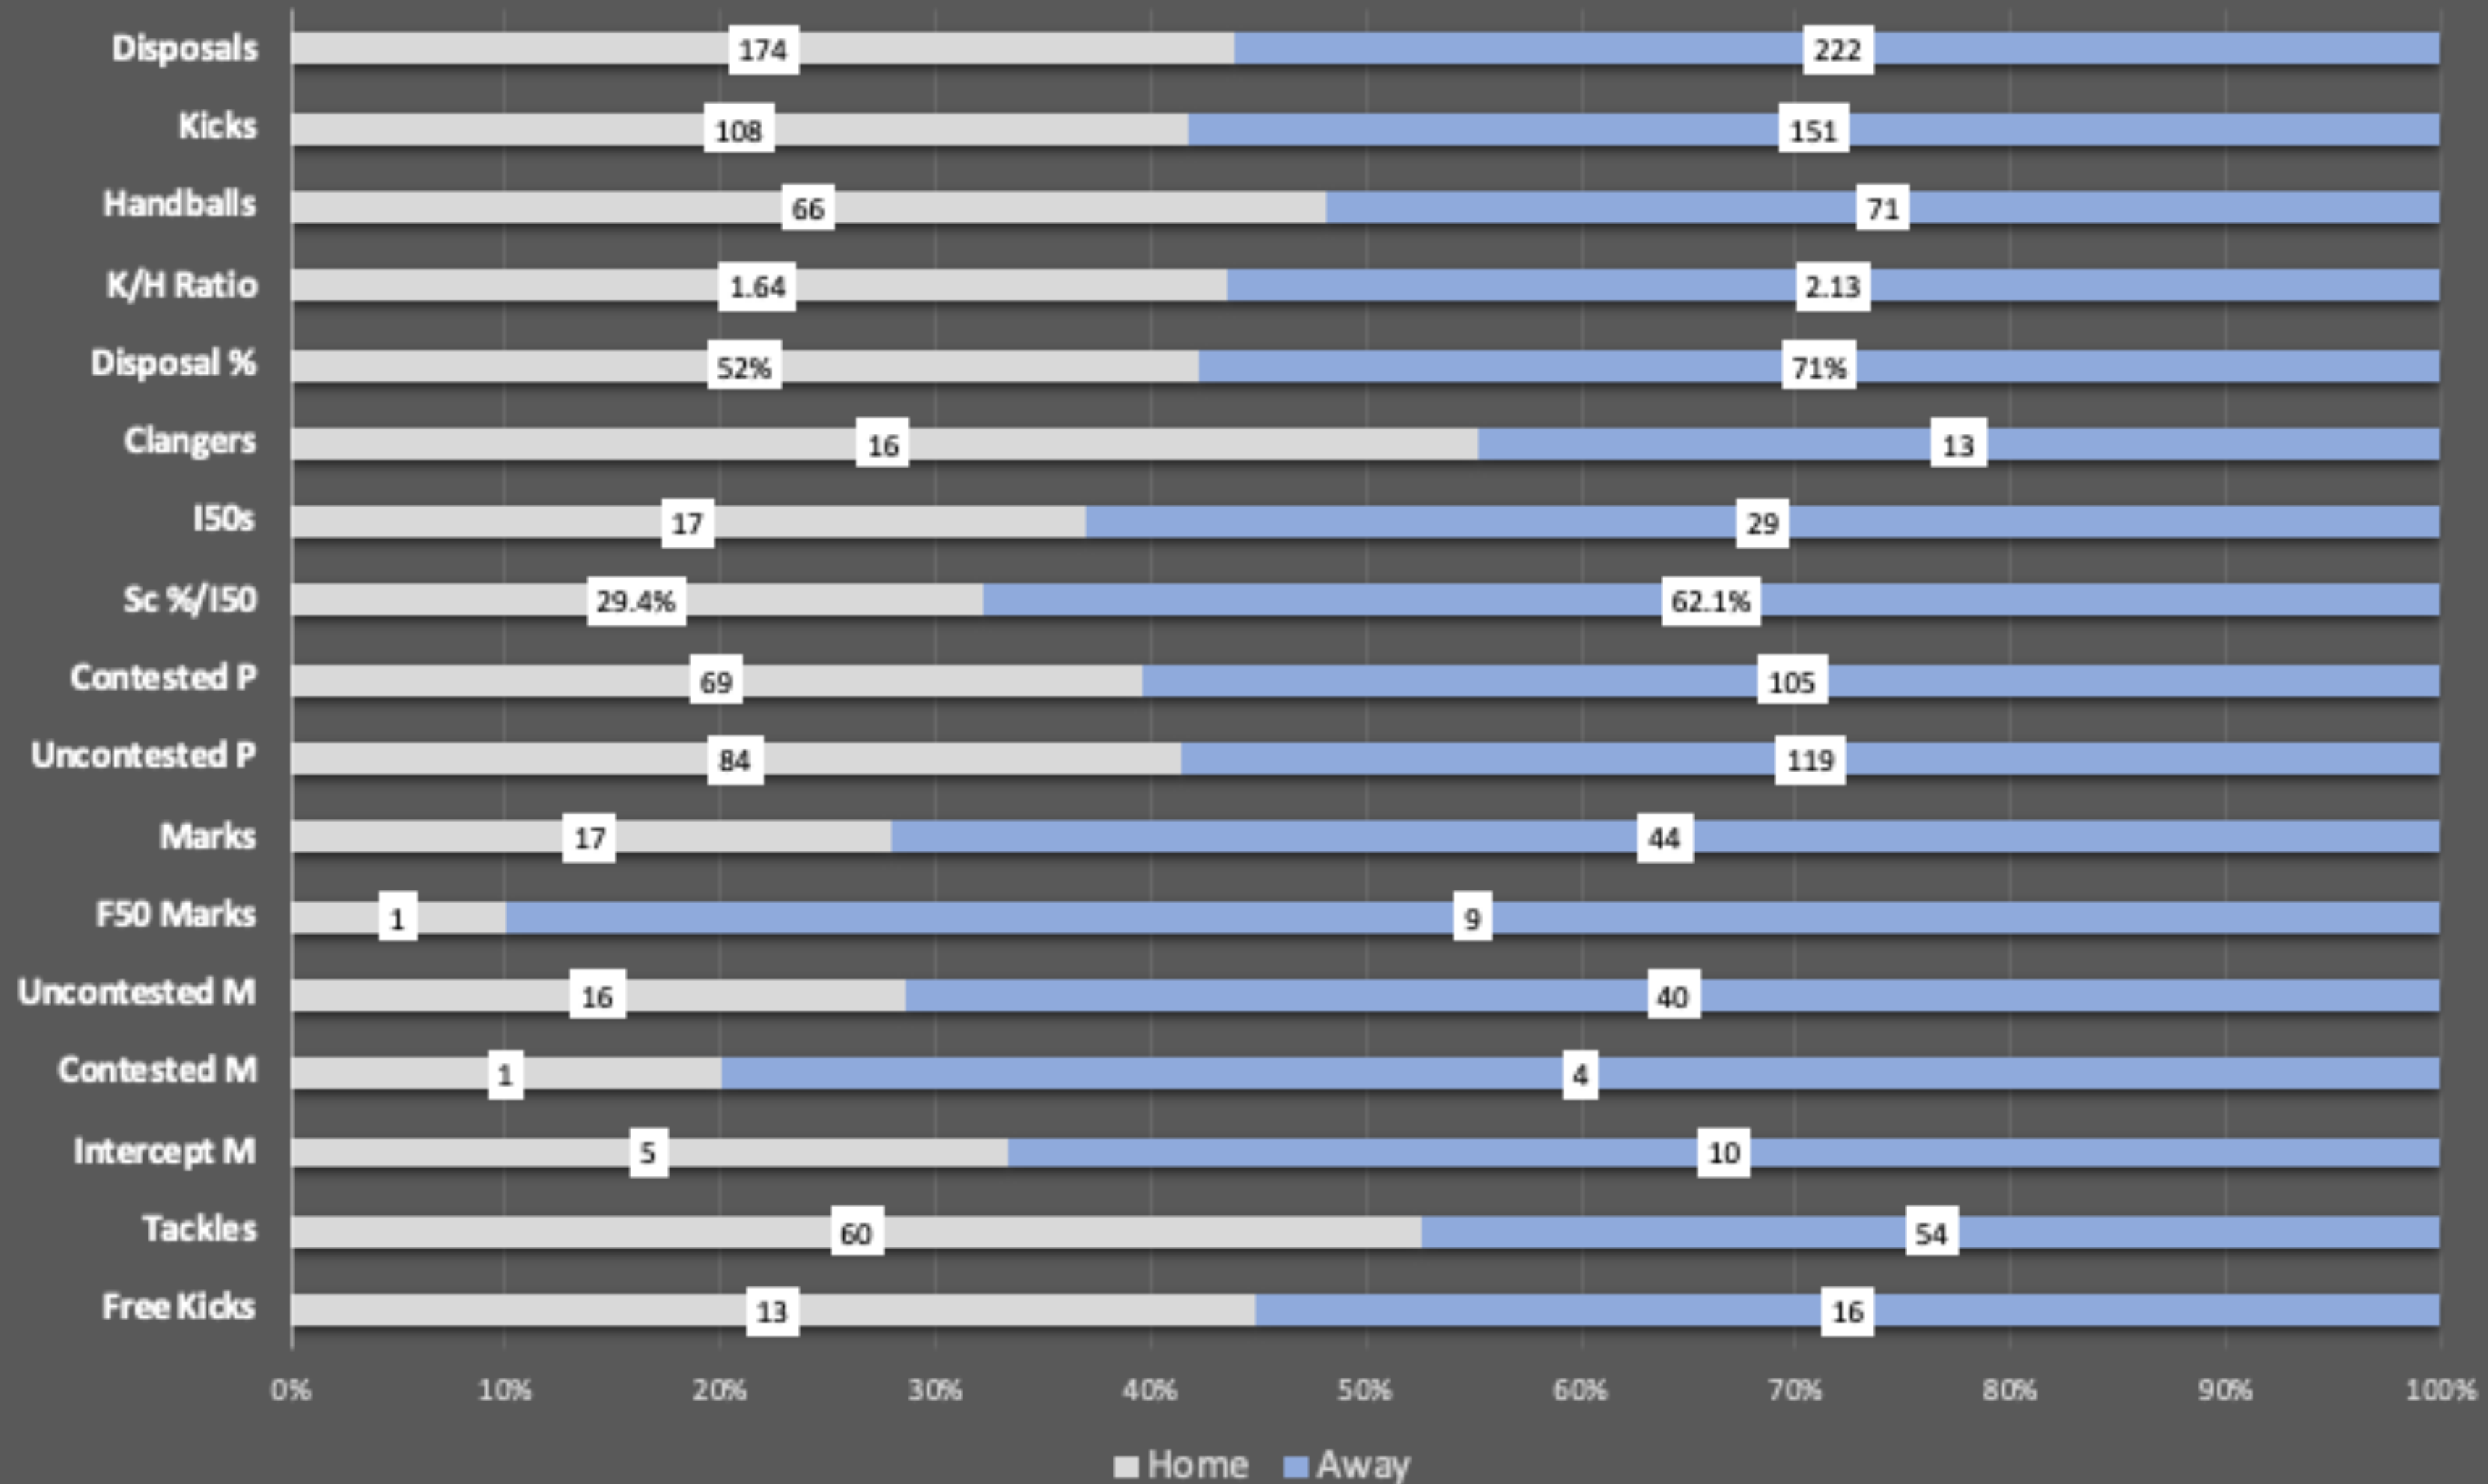

Match Overview

Overview

STAT TYPE	Home	Away	Diff
Disposals	174	222	-48
Kicks	108	151	-43
Handballs	66	71	-5
K/H Ratio	1.64	2.13	0
Disposal %	52.0%	71.0%	-19.0%
Clangers	16	13	3
I50s	17	29	-12
Sc %/I50	29.4%	62.1%	-33.0%
Contested P	69	105	-36
Uncontested P	84	119	-35
Marks	17	44	-27
F50 Marks	1	9	-8
Uncontested M	16	40	-24
Contested M	1	4	-3
Intercept M	5	10	-5
Tackles	60	54	6
Free Kicks	13	16	-3

Game Leaders

Home	Disposals
01.Mackenzie Findlay	14
11.Kitty Adams	13
15.Daisy Carter	13

Away	Disposals
34.Charlie Mullins	30
40.Rachael Vetter	21
09.Abby Hewett	18

Home	Contested
15.Daisy Carter	7
08.Reggie Bradshaw	6
11.Kitty Adams	6

Away	Contested
34.Charlie Mullins	14
40.Rachael Vetter	9
05.Lucy Pengelly	9

Home	Tackles
01.Mackenzie Findlay	8
10.Ruby Ker	7
05.Georgia Smith	7

Away	Tackles
08.Maddison Kawa	7
24.Lilu Hung	6
32.Bree McKenzie	6

Home	Clearances
19.Montana Dove	4
21.Courtney Doran	3
15.Daisy Carter	3

Away	Clearances
34.Charlie Mullins	8
05.Lucy Pengelly	2
42.isabella kotatis	2