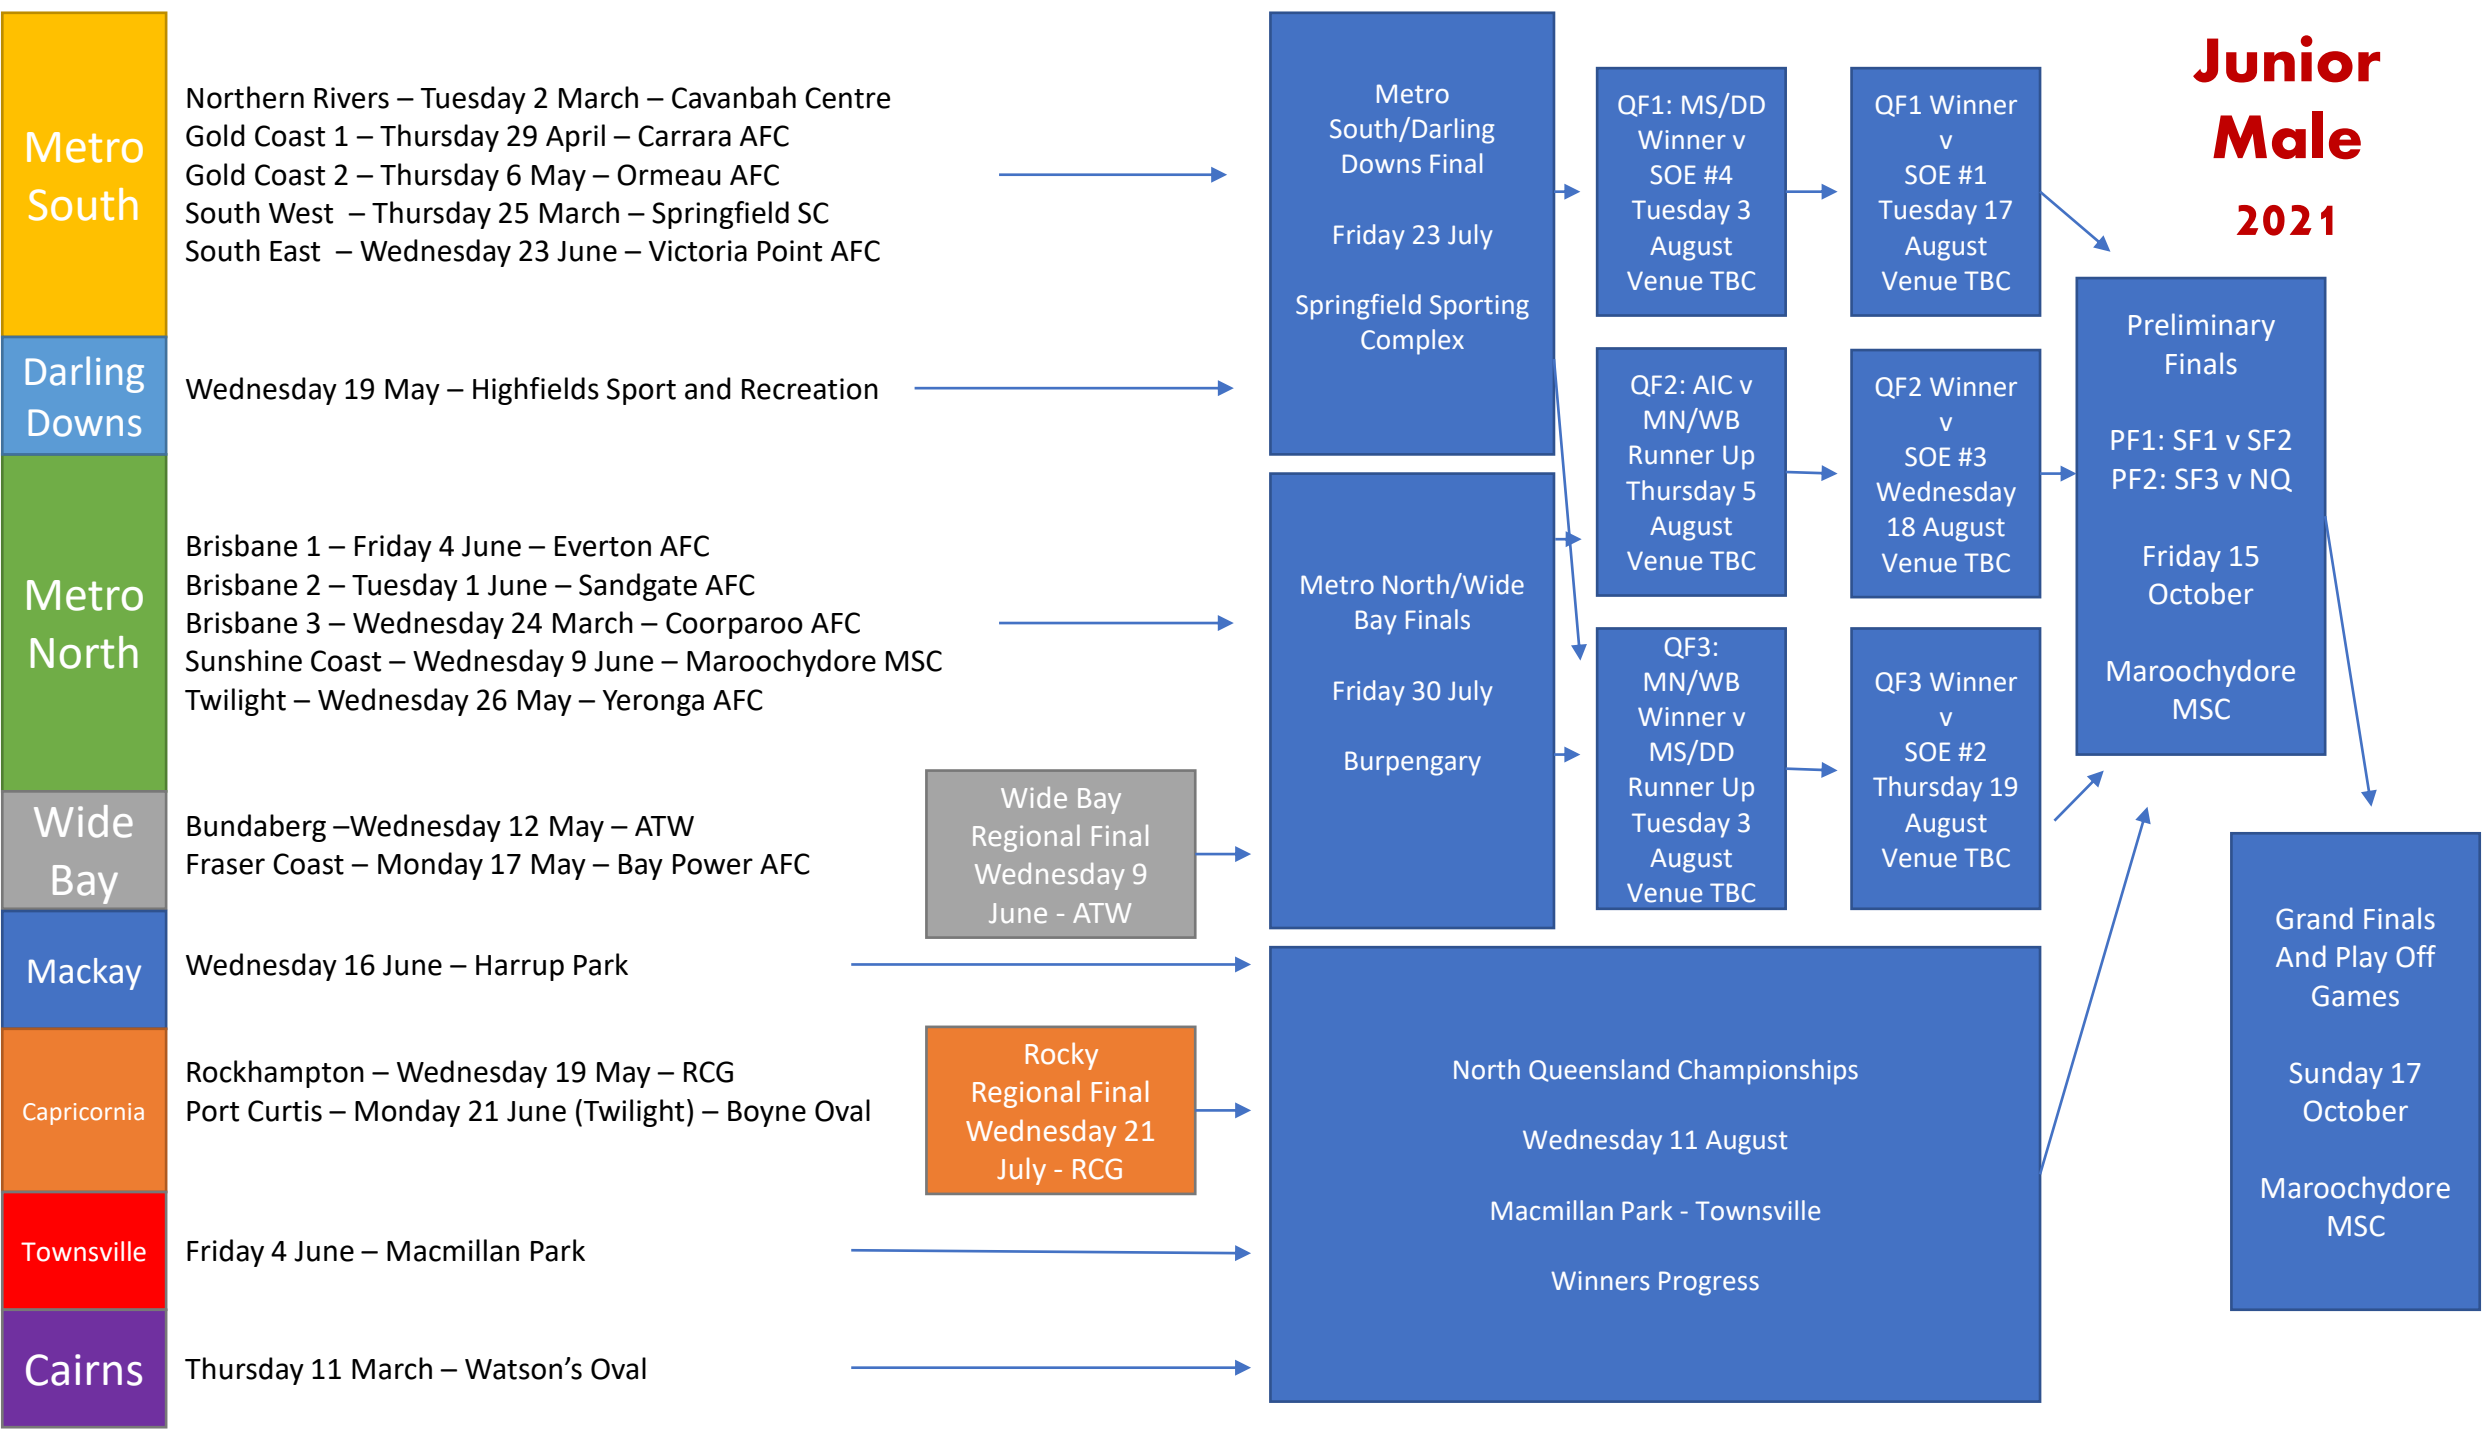

Junior Male 2021