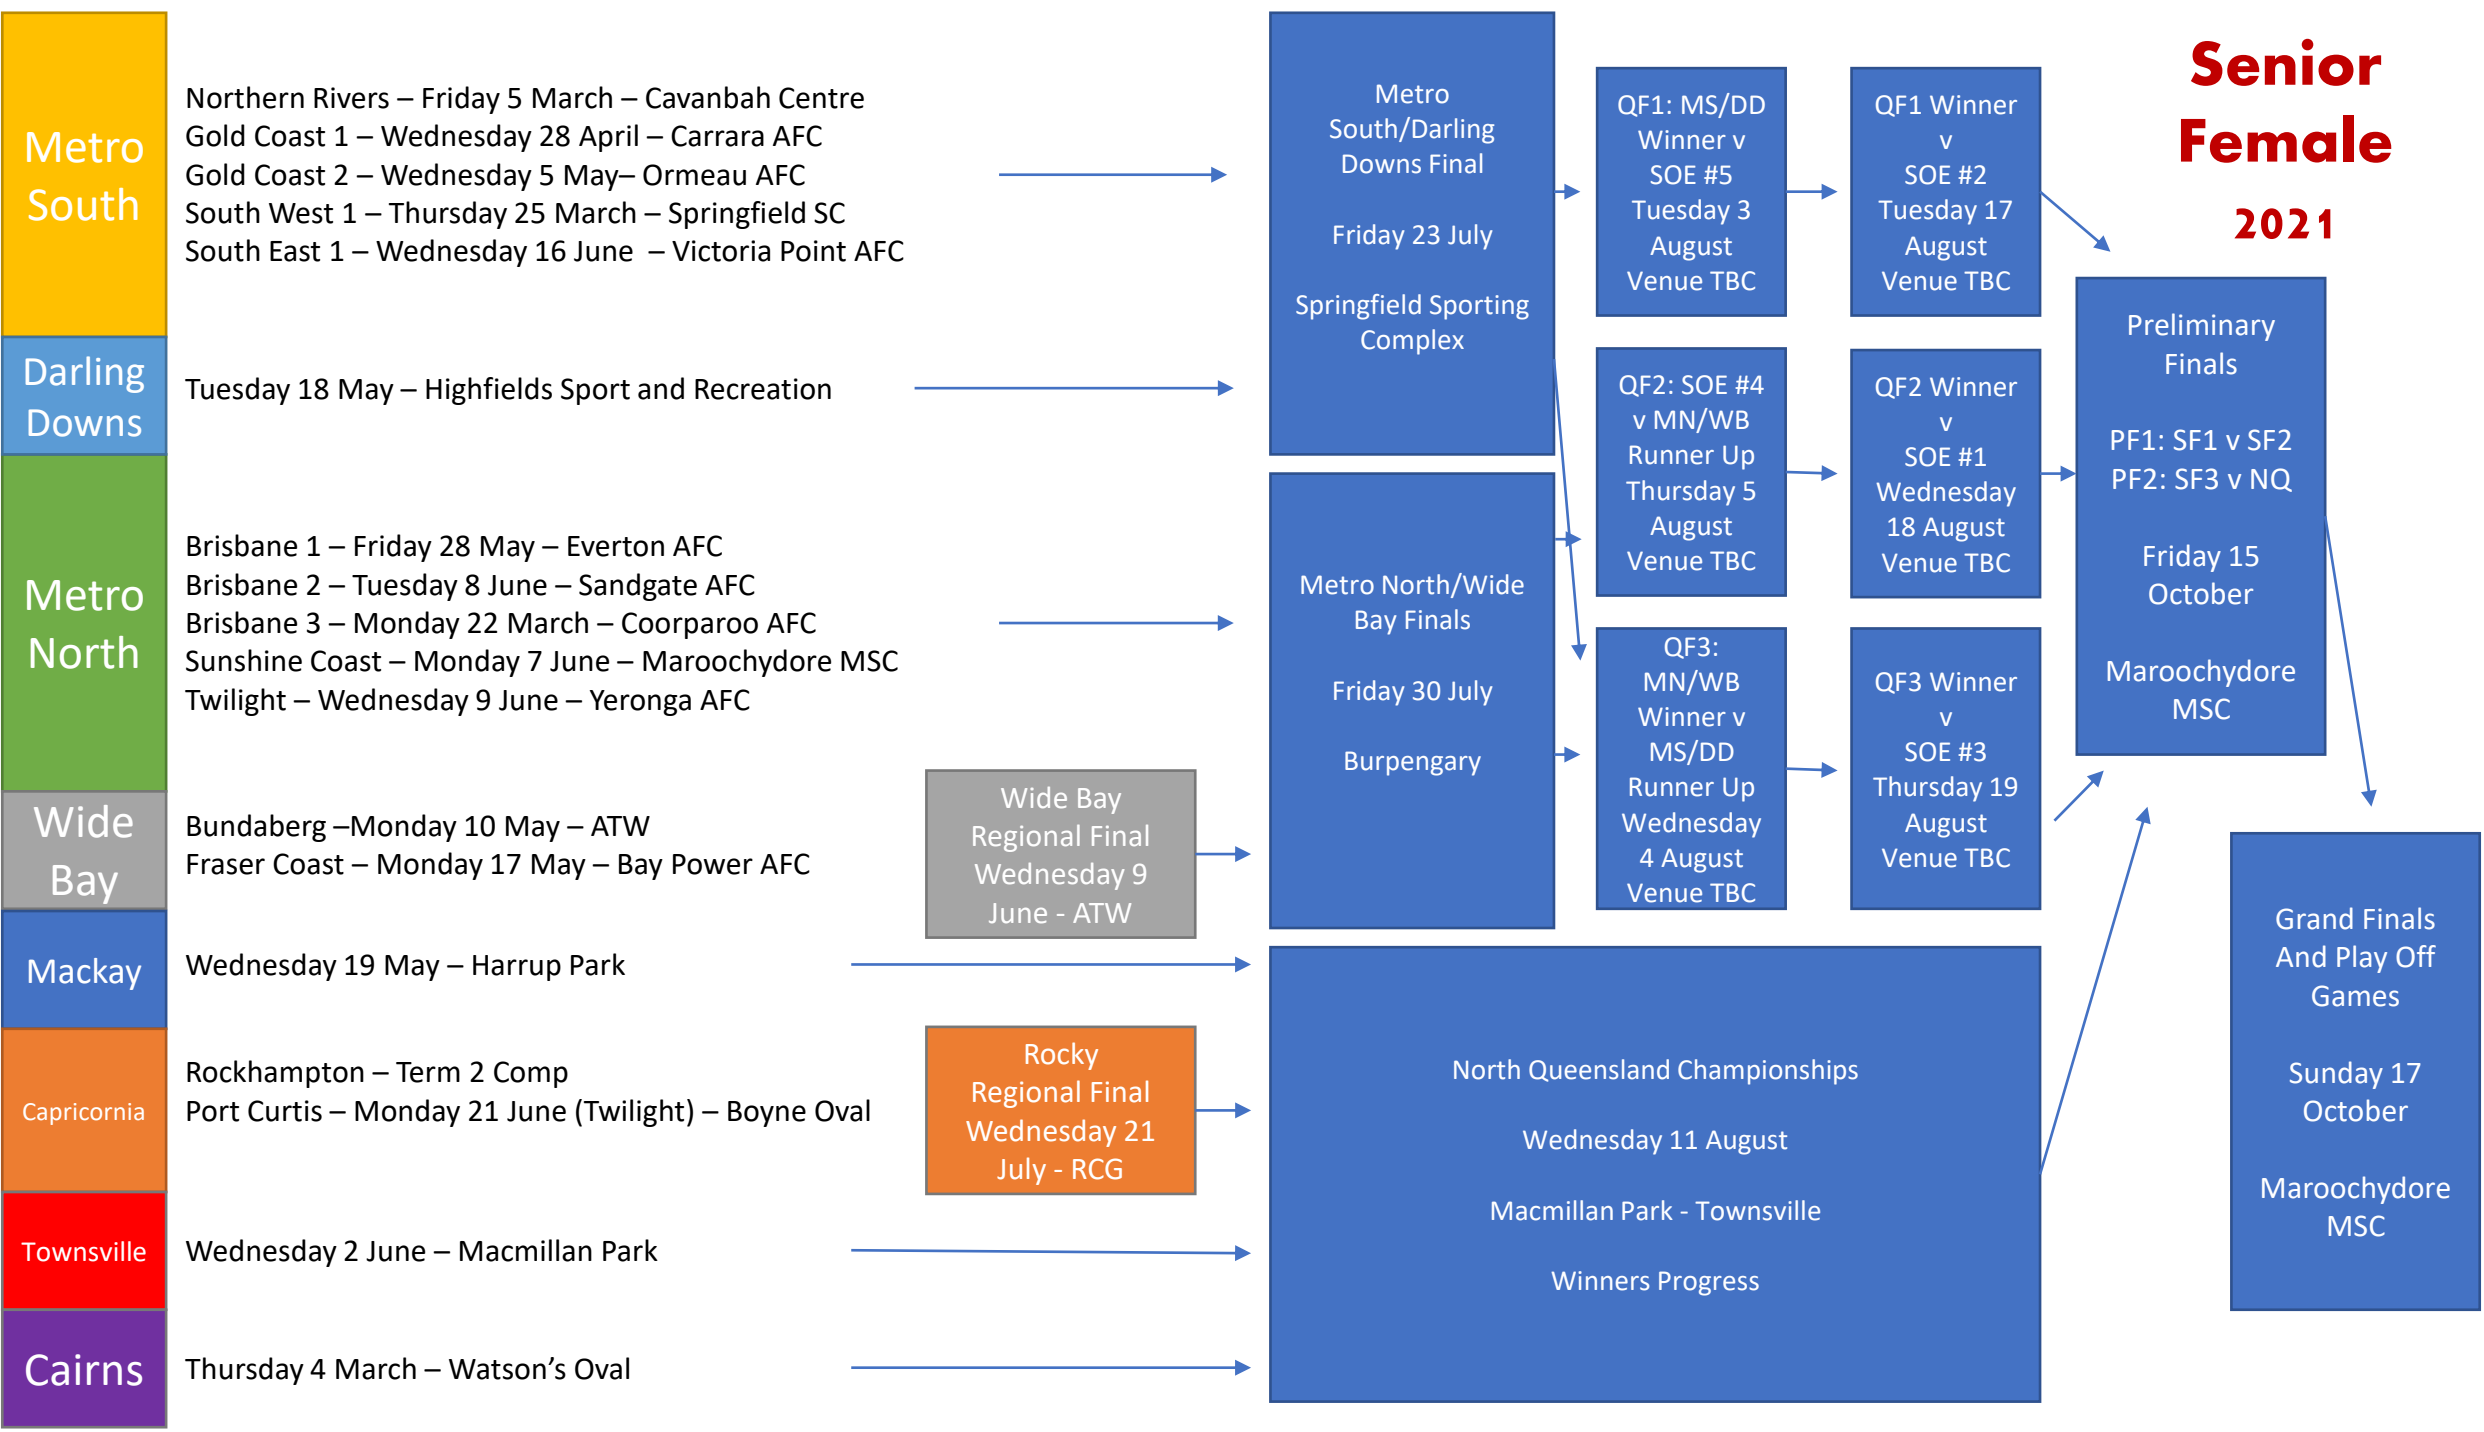

# Senior Male 2021

# Junior Male Inclusion

2021

The inclusion program will be developed based on the number and location of teams that nominate.

South East Queensland

Term 1  
Gala Day  
Venue TBA  
Date TBA

Term 2  
Gala Day  
Venue TBA  
Date TBA