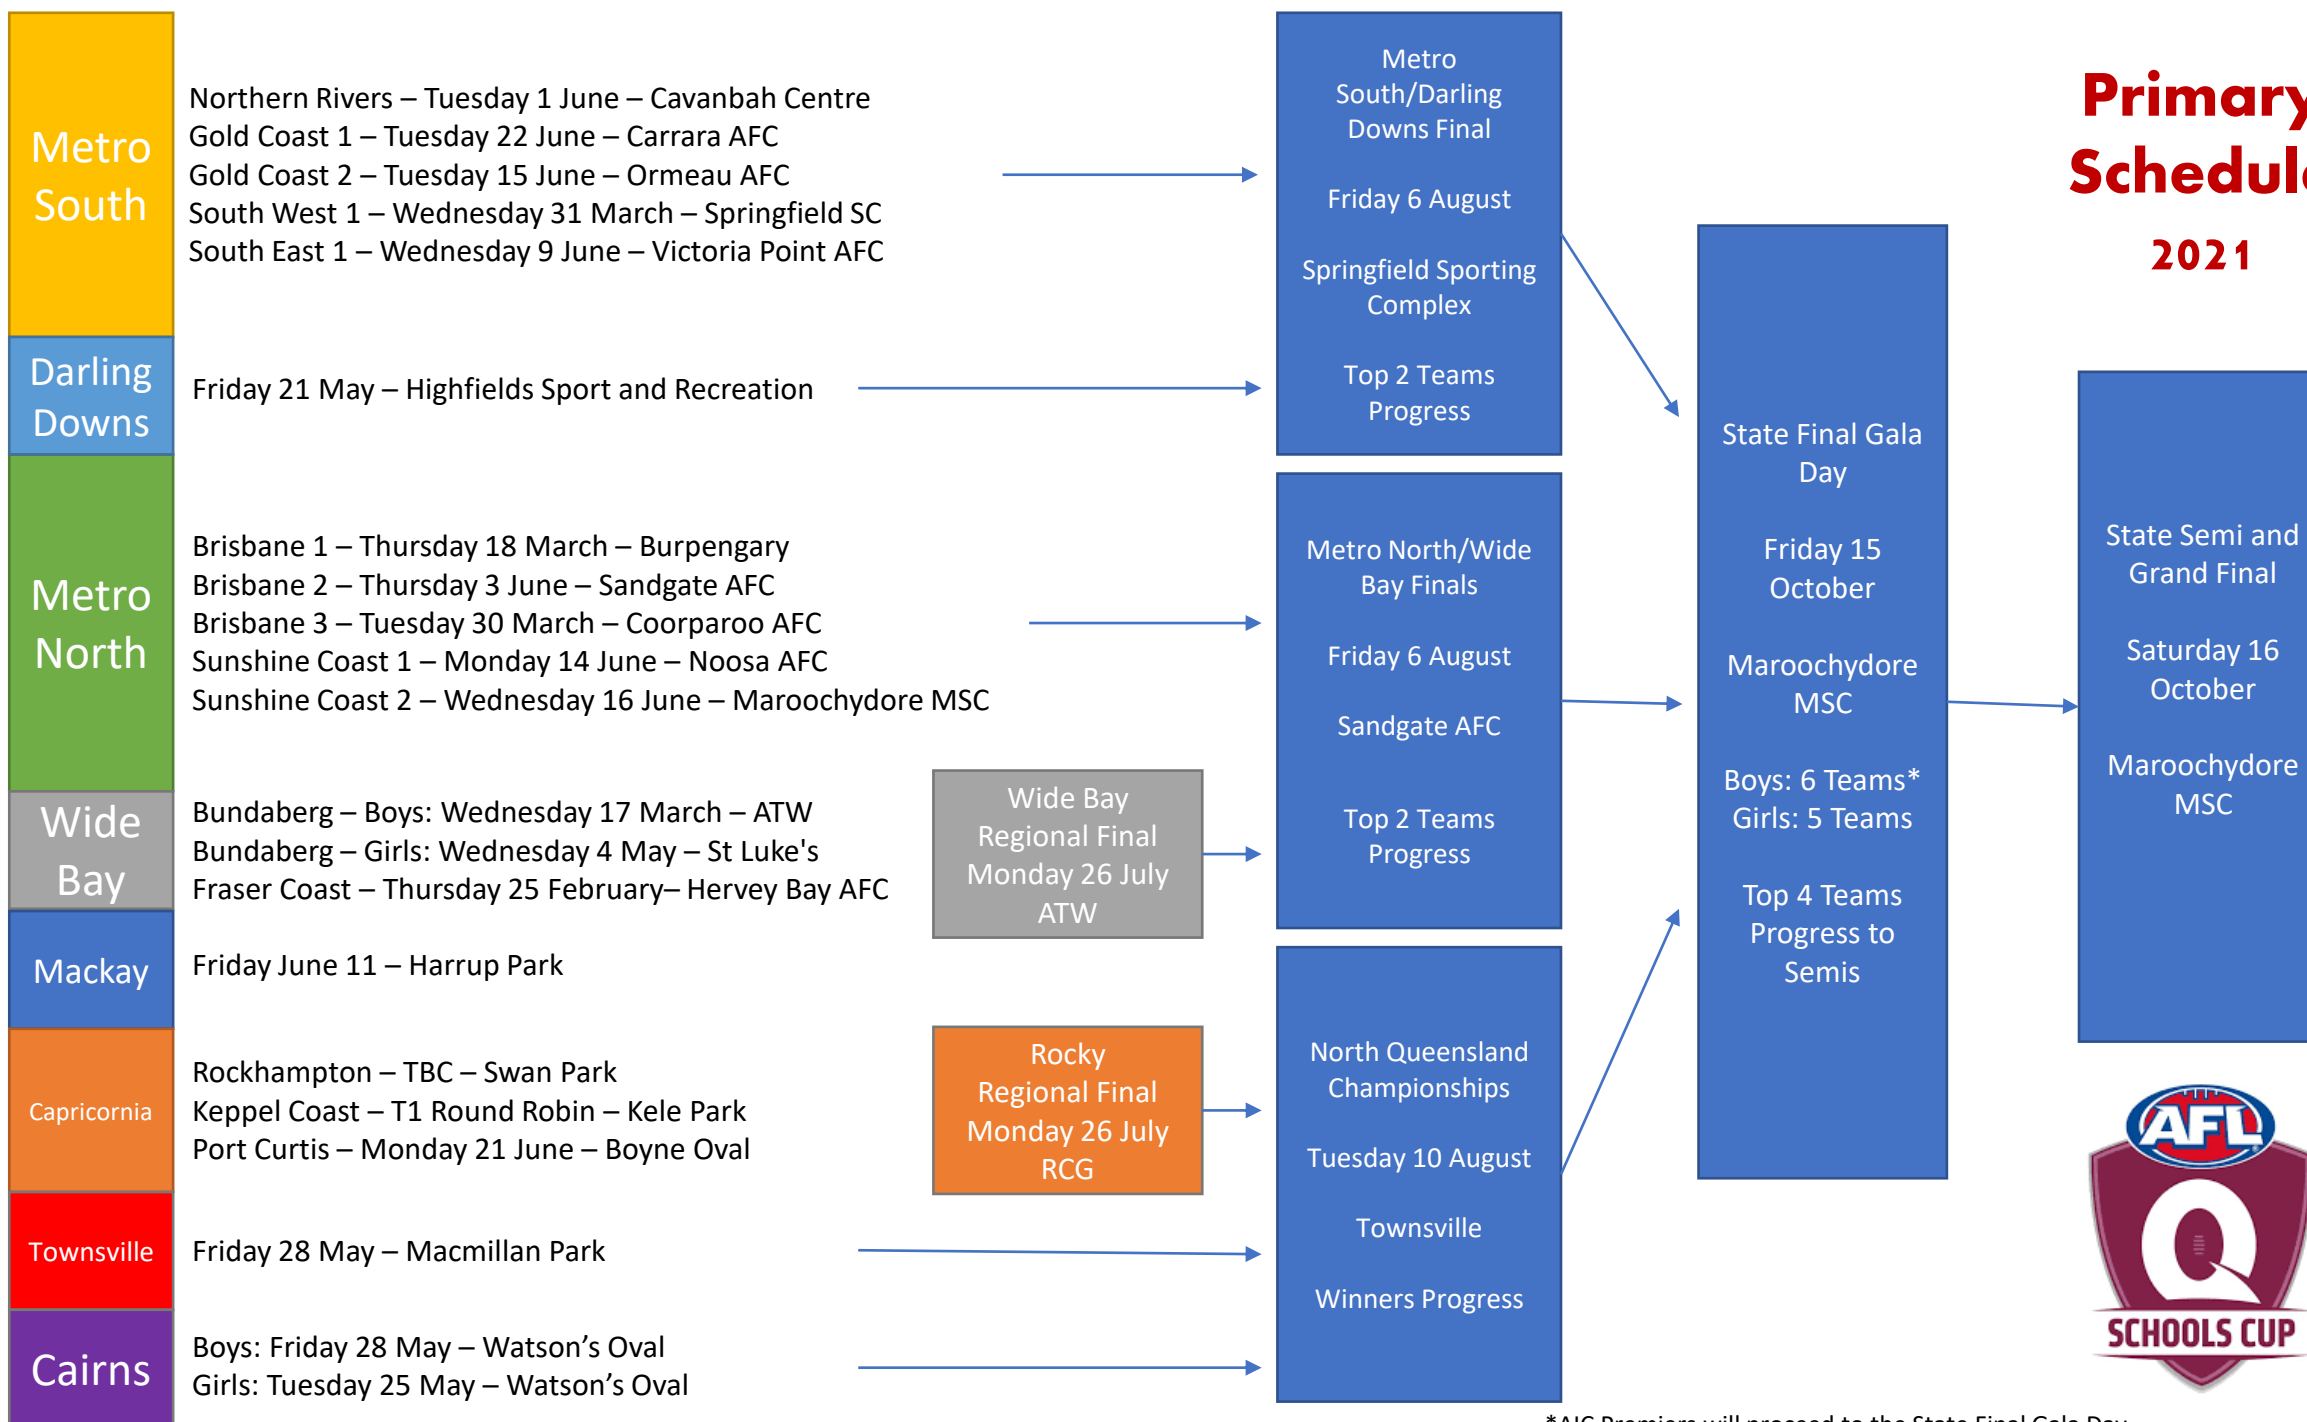

## Entry Notes

- AFLQ will continue to monitor COVID-19 restrictions to ensure we operate under Industry Safe Plans approved by the Chief Health Officer of QLD.
- Schools may enter more than one team in each gala day.
  - If this is the case, teams will be ranked on entry.
- Schools may enter in any gala day that works in best with their schools planning.
  - It can be outside their region.
- Please make sure you check the correct dates and venues as there is a different schedule for each division.
- Schools may only enter into one gala day per division.
- Venues and dates may change. We will communicate changes if this should occur.
- Gala Days that are nearing capacity or reach capacity will be advertised ASAP in the schedule.
- Schools who miss a place in their preferred gala day are able to look for an alternative option.
- Nominations are taken in order of entry.
- Venues for Quarter and Semi Finals in SEQ will be advertised at a later stage.
- Team Sizes (On-field + Interchange):
  - Primary (Grades 4,5,6)
    - Male – 15+3
    - Female – 12+3
  - Junior (Grades 7,8,9)
    - Male – 18+7
    - Female – 16+4
    - Inclusion (Male) – 12+4
  - Senior (Grades 10,11,12)
    - Male – 18+7
    - Female – 16+4

# Primary Schedule

2021

\*AIC Premiers will proceed to the State Final Gala Day.