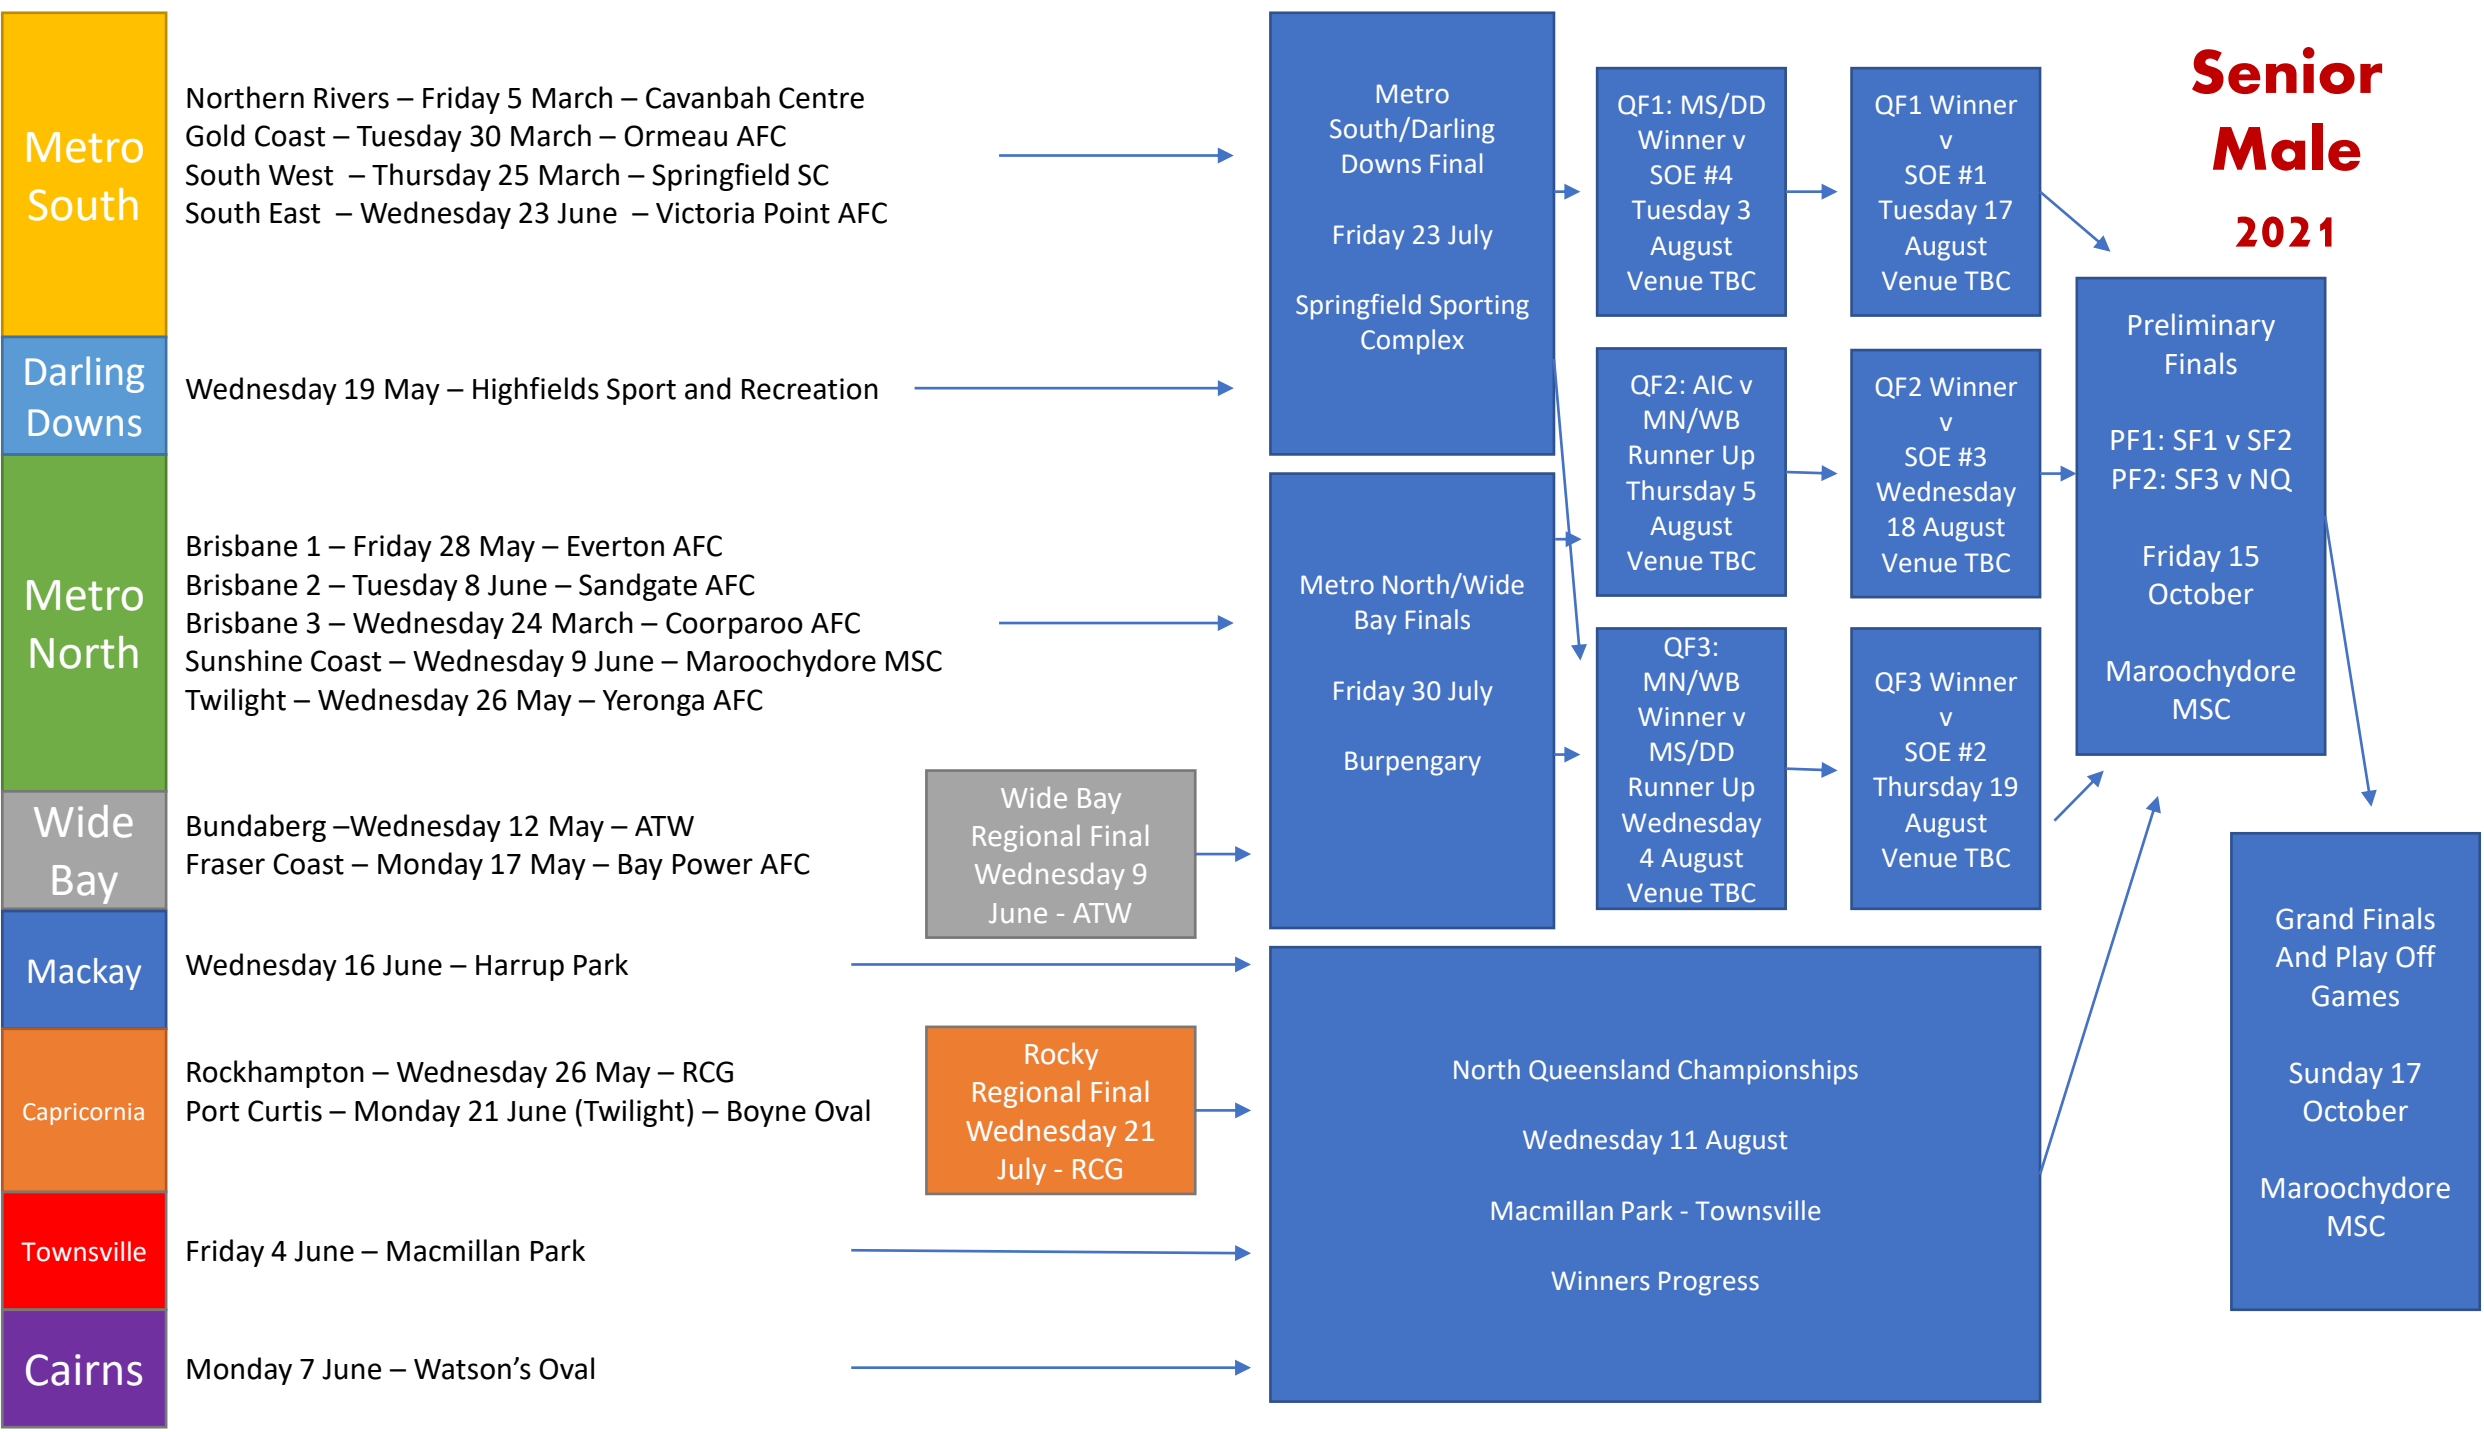

Senior Male 2021