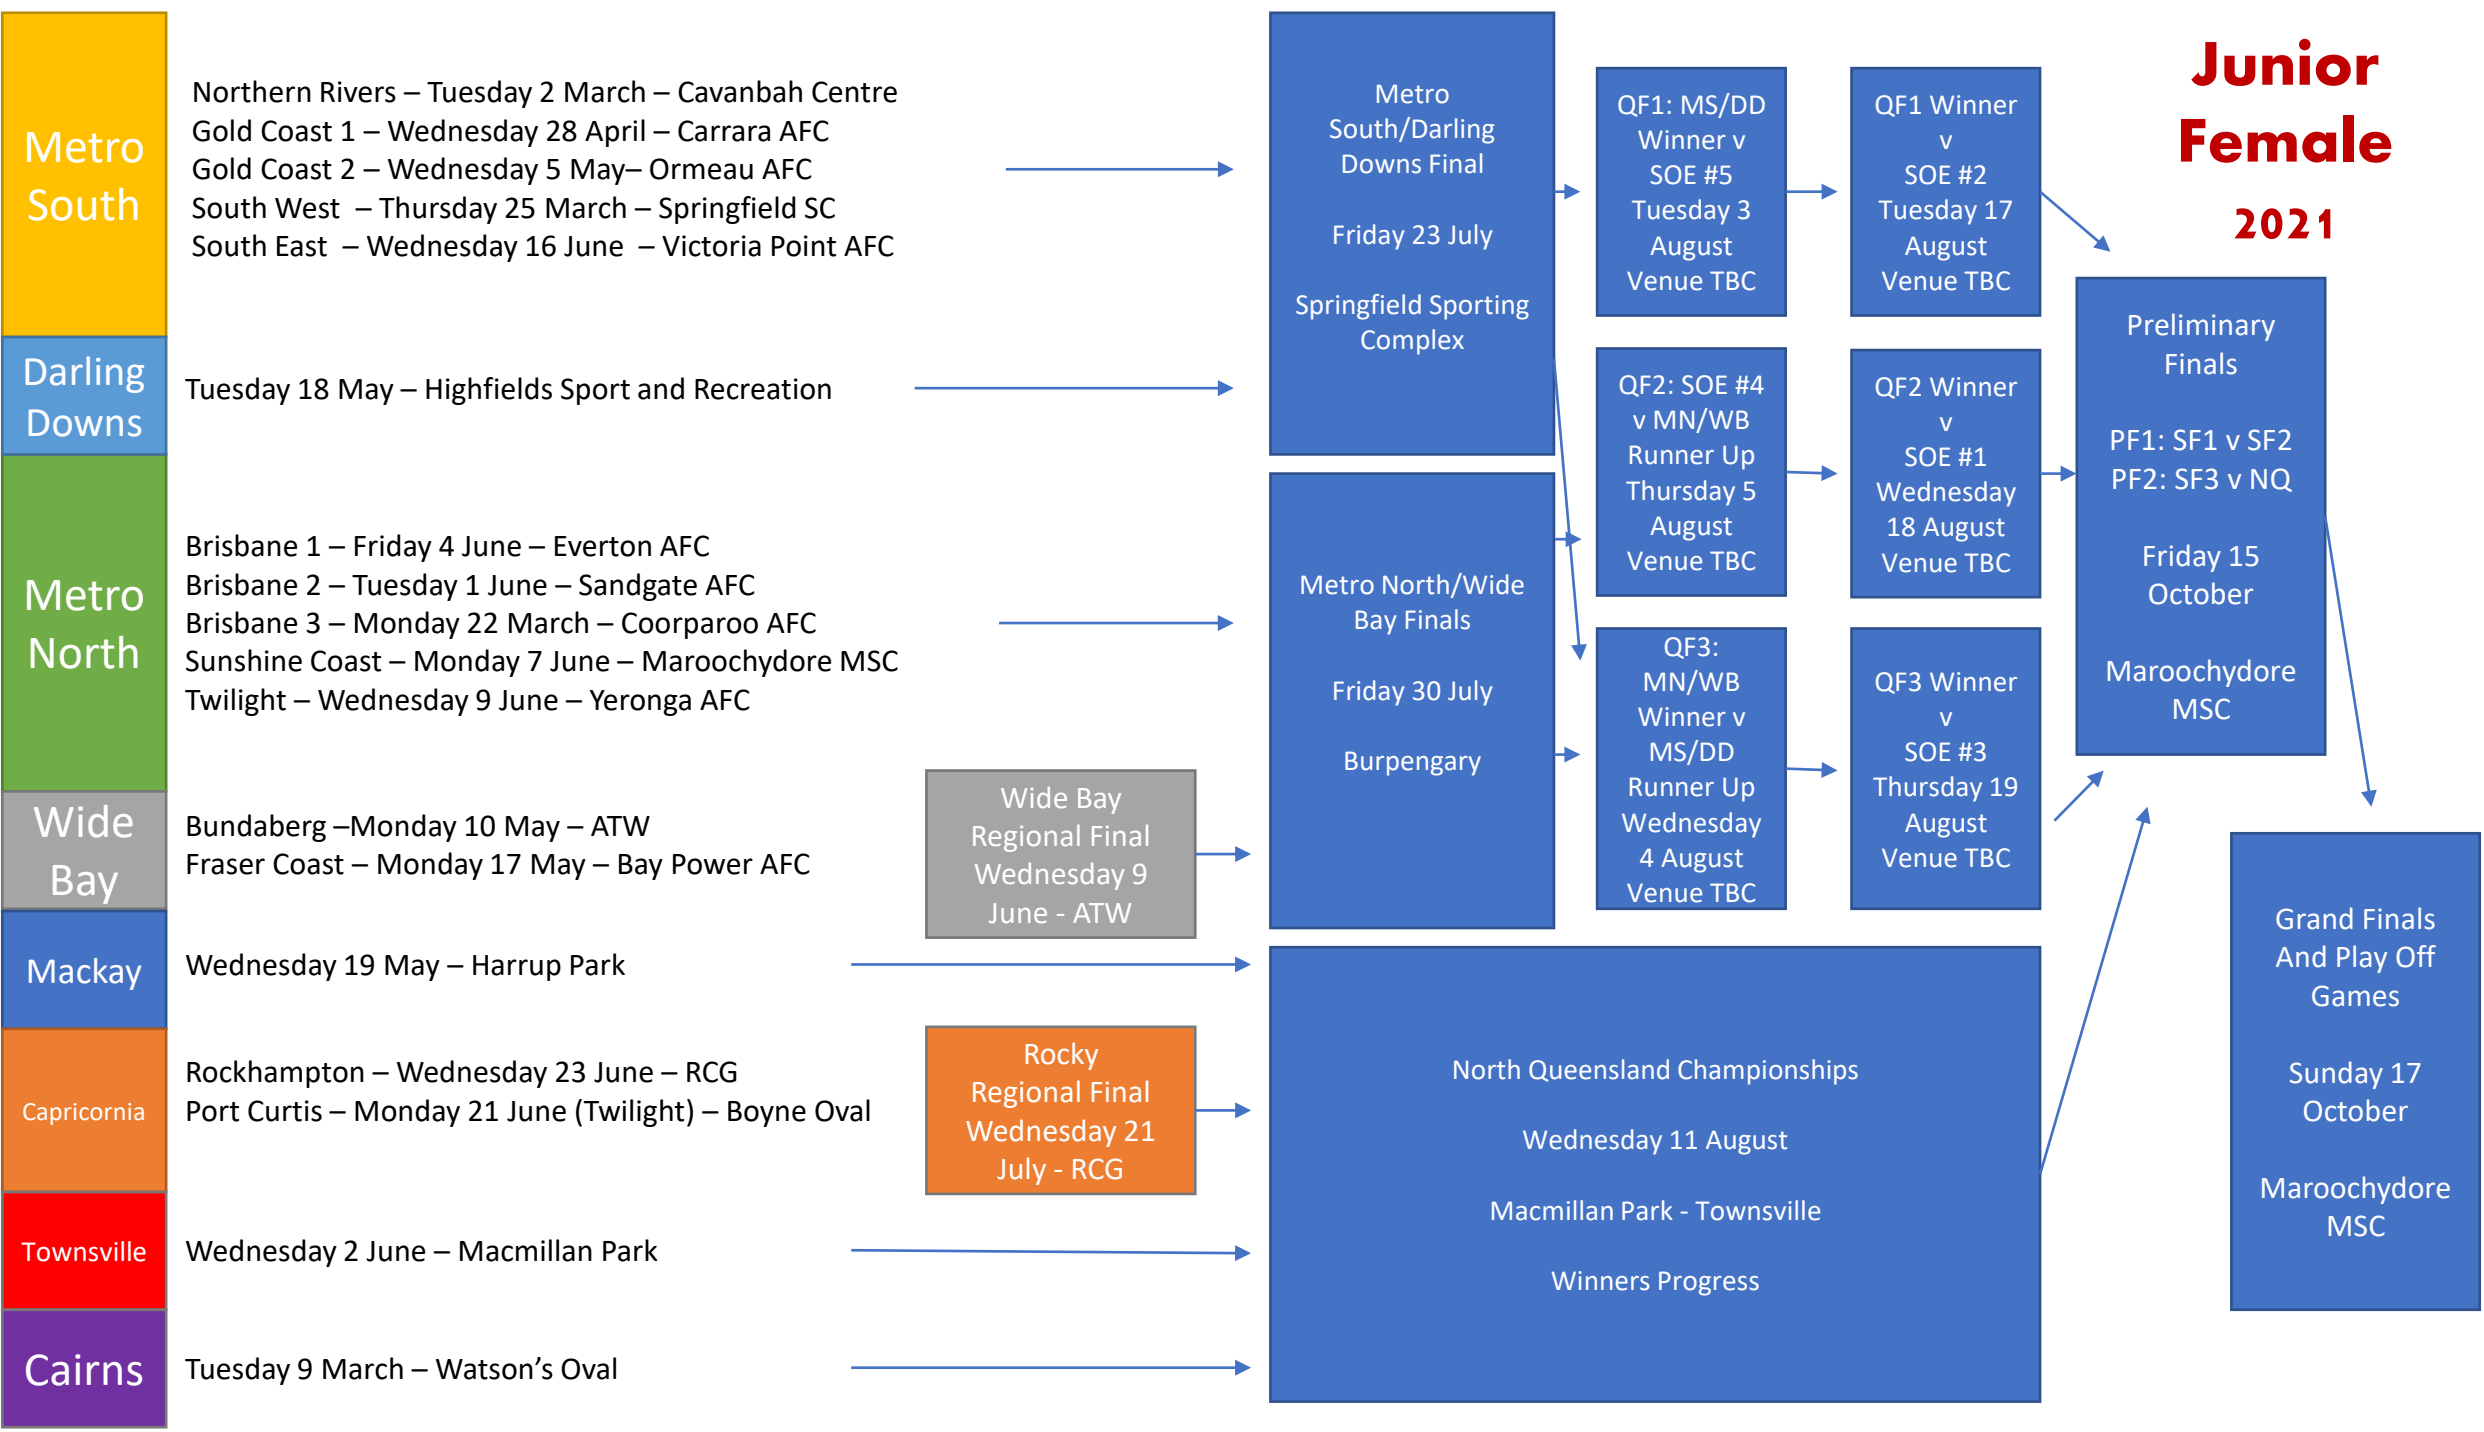

Junior Female 2021